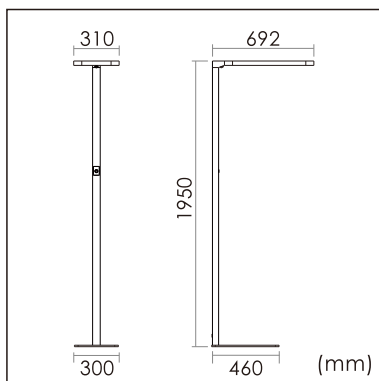

The data values for the luminous flux are initially subject to a tolerance of +/- 10%, those for the electrical connected load are initially subject to a tolerance of +/- 10%, and those for the colour temperature are initially subject to a tolerance of +/- 150 K. Product illustrations serve as examples and may differ from the original. No liability is assumed for typographical or printing errors. We reserve the right to make alterations in the interest of improving our products.