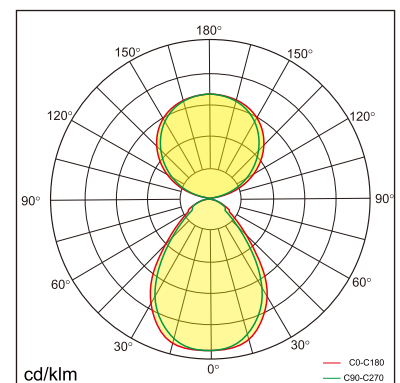

The data values for the luminous flux are initially subject to a tolerance of +/- 10%, those for the electrical connected load are initially subject to a tolerance of +/- 10%, and those for the colour temperature are initially subject to a tolerance of +/- 150 K. Product illustrations serve as examples and may differ from the original. No liability is assumed for typographical or printing errors. We reserve the right to make alterations in the interest of improving our products.