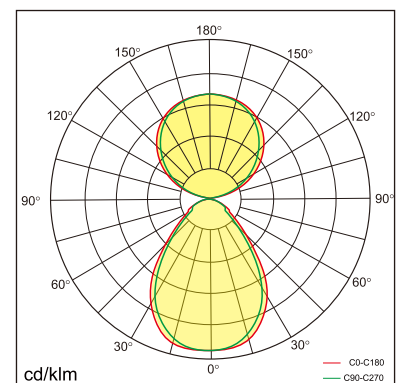

Odin-FS

free standing luminaires

20.013.16030

GENERAL

Floor
Standing
black
IP20
indirect 3400 lm
direct 3400 lm
total 6800 lm
Beam Angle $\uparrow 110^\circ/90^\circ \downarrow$
UGR < 18

LED

3000~6000K Variable
CRI ≥ 80
L80(B10) 50,000H
SDCM < 3

PHYSICAL

length 692 mm
width 310 mm
height 1950 mm
17.1 kg

ELECTRICAL

80W
95 lm/W
AC200~240V

The data values for the luminous flux are initially subject to a tolerance of +/- 10%, those for the electrical connected load are initially subject to a tolerance of +/- 10%, and those for the colour temperature are initially subject to a tolerance of +/- 150 K. Product illustrations serve as examples and may differ from the original. No liability is assumed for typographical or printing errors. We reserve the right to make alterations in the interest of improving our products.