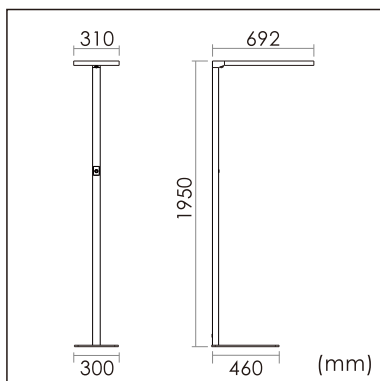

Odin-FS

free standing luminaires

20.013.16030

GENERAL

Floor
Standing
black
IP20
indirect 3400 lm
direct 3400 lm
total 6800 lm
Beam Angle $\uparrow 110^\circ/90^\circ \downarrow$
UGR < 18

LED

3000~6000K Variable
CRI ≥ 80
L80(B10) 50,000H
SDCM < 3

PHYSICAL

length 692 mm
width 310 mm
height 1950 mm
17.1 kg

ELECTRICAL

80W
95 lm/W
AC200~240V

The data values for the luminous flux are initially subject to a tolerance of +/- 10%, those for the electrical connected load are initially subject to a tolerance of +/- 10%, and those for the colour temperature are initially subject to a tolerance of +/- 150 K. Product illustrations serve as examples and may differ from the original. No liability is assumed for typographical or printing errors. We reserve the right to make alterations in the interest of improving our products.