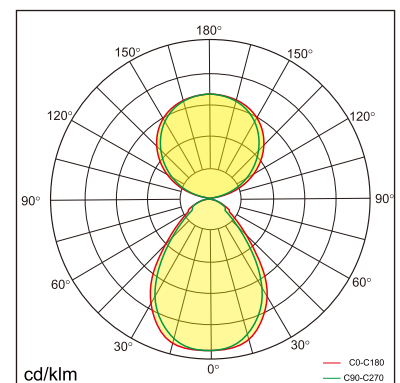

Odin-FR

free standing luminaires

20.012.34044

GENERAL

Floor
Standing
Silver
IP20
indirect 4000 lm
direct 4000 lm
total 8000 lm
Beam Angle $\uparrow 110^\circ / 90^\circ \downarrow$
UGR < 18

LED

4000K neutral white
CRI ≥ 80
L80(B10) 50,000H
SDCM < 3

PHYSICAL

length 692 mm
width 310 mm
height 1950 mm
17.1 kg

ELECTRICAL

80W
100 lm/W
AC200~240V

The data values for the luminous flux are initially subject to a tolerance of +/- 10%, those for the electrical connected load are initially subject to a tolerance of +/- 10%, and those for the colour temperature are initially subject to a tolerance of +/- 150 K. Product illustrations serve as examples and may differ from the original. No liability is assumed for typographical or printing errors. We reserve the right to make alterations in the interest of improving our products.