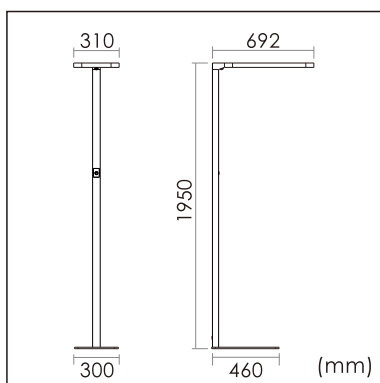

Odin-FR

free standing luminaires

20.012.34053

GENERAL

Floor
Standing
Silver
IP20
indirect 4000 lm
direct 4000 lm
total 8000 lm
Beam Angle $\uparrow 110^\circ/90^\circ\downarrow$
UGR < 18

LED

4000K neutral white
CRI ≥ 80
L80(B10) 50,000H
SDCM < 3

PHYSICAL

length 692 mm
width 310 mm
height 1950 mm
17.1 kg

ELECTRICAL

80W
100 lm/W
AC200~240V

The data values for the luminous flux are initially subject to a tolerance of +/- 10%, those for the electrical connected load are initially subject to a tolerance of +/- 10%, and those for the colour temperature are initially subject to a tolerance of +/- 150 K. Product illustrations serve as examples and may differ from the original. No liability is assumed for typographical or printing errors. We reserve the right to make alterations in the interest of improving our products.