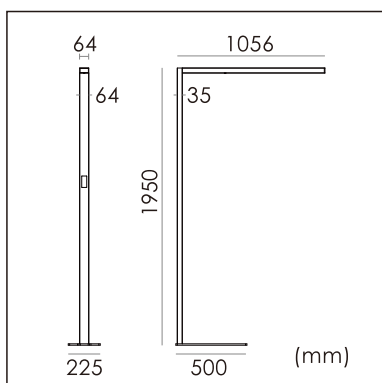

Freyr-F

free standing luminaire

20.011.14002

GENERAL

Floor
Standing
black
IP20
indirect 6600 lm
direct 3000 lm
total 9600 lm
Beam Angle $\uparrow 140^\circ/50^\circ\downarrow$
UGR < 6

LED

4000K neutral white
CRI ≥ 80
L80(B10)50,000H
SDCM < 3

PHYSICAL

length 1056 mm
width 225 mm
height 1950 mm
11.3 kg

ELECTRICAL

80W
120 lm/W
AC200~240V

The data values for the luminous flux are initially subject to a tolerance of +/- 10%, those for the electrical connected load are initially subject to a tolerance of +/- 10%, and those for the colour temperature are initially subject to a tolerance of +/- 150 K. Product illustrations serve as examples and may differ from the original. No liability is assumed for typographical or printing errors. We reserve the right to make alterations in the interest of improving our products.