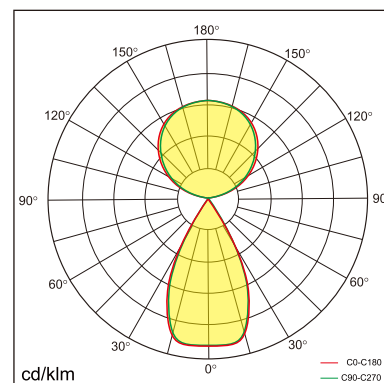

Freyr-F

free standing luminaire

20.011.14002

GENERAL

Floor
Standing
black
IP20
indirect 6600 lm
direct 3000 lm
total 9600 lm
Beam Angle $\uparrow 140^\circ/50^\circ\downarrow$
UGR < 6

LED

4000K neutral white
CRI ≥ 80
L80(B10)50,000H
SDCM < 3

PHYSICAL

length 1056 mm
width 225 mm
height 1950 mm
11.3 kg

ELECTRICAL

80W
120 lm/W
AC200~240V

The data values for the luminous flux are initially subject to a tolerance of +/- 10%, those for the electrical connected load are initially subject to a tolerance of +/- 10%, and those for the colour temperature are initially subject to a tolerance of +/- 150 K. Product illustrations serve as examples and may differ from the original. No liability is assumed for typographical or printing errors. We reserve the right to make alterations in the interest of improving our products.