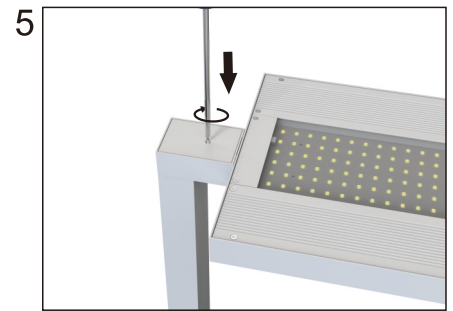

# Installation instruction

Product list: ① base plate ② pole  
③ lamp body ④ accessories bag

# Manual

1. Short press to turn on/off.
2. Long press to dimming.