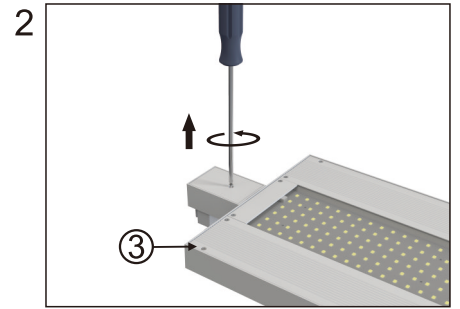

# Installation instruction

Product list: ① base plate ② pole  
③ lamp body ④ accessories bag

# Manual

1. Short press to turn on/off.
2. Long press to dimming.