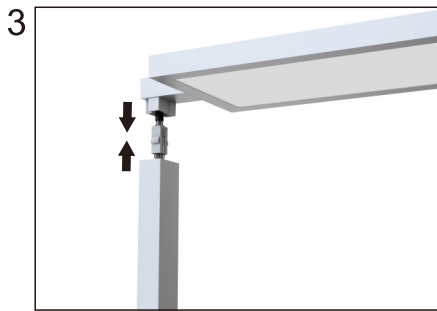

# Installation instruction

Product list: ① base plate ② pole  
③ lamp body ④ accessories bag

# Manual

1. Short press to turn on/off.
2. Long press to dimming.