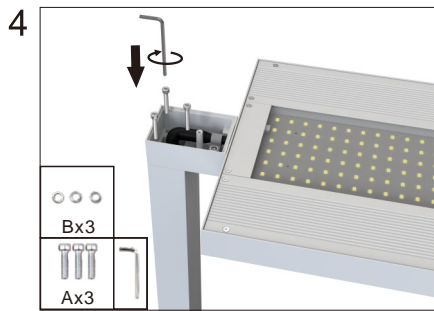

# Installation instruction

Product list: ① base plate ② pole  
③ lamp body ④ accessories bag

# Manual

1. Short press to turn on/off.
2. Long press to dimming.