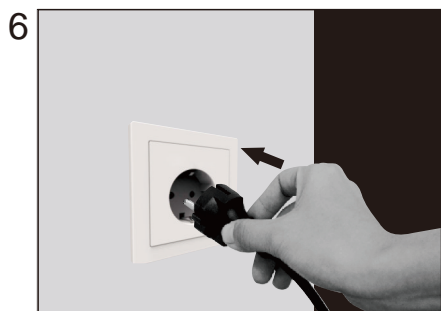

# Installation instruction

Product list: ① base plate ② pole  
③ lamp body ④ accessories bag

# Manual

1. Short press to turn on/off.
2. Long press to dimming.