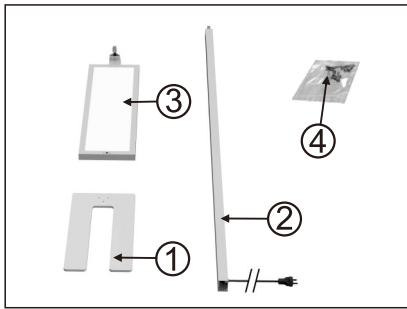

# Installation instruction

Product list: ① base plate ② pole  
③ lamp body ④ accessories bag

# Manual

1. Short press to turn on/off.
2. Long press to dimming.