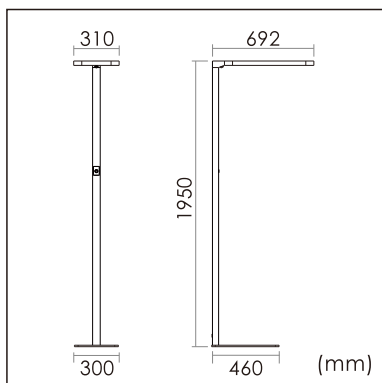

Odin-FR

free standing luminaires

20.012.36027

GENERAL

Floor
Standing
Silver
IP20
indirect 2600 lm
direct 2600 lm
total 5200 lm
Beam Angle $\uparrow 110^\circ / 90^\circ \downarrow$
UGR < 18

LED

3000~6000K Variable
CRI ≥ 80
L80(B10) 50,000H
SDCM < 3

PHYSICAL

length 692 mm
width 310 mm
height 1950 mm
17.1 kg

ELECTRICAL

60W
95 lm/W
AC200~240V

The data values for the luminous flux are initially subject to a tolerance of +/- 10%, those for the electrical connected load are initially subject to a tolerance of +/- 10%, and those for the colour temperature are initially subject to a tolerance of +/- 150 K. Product illustrations serve as examples and may differ from the original. No liability is assumed for typographical or printing errors. We reserve the right to make alterations in the interest of improving our products.