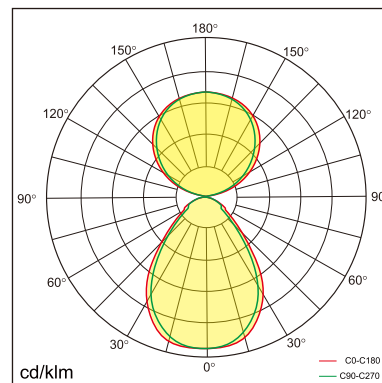

Odin-FR

free standing luminaires

20.012.36027

GENERAL

Floor
Standing
Silver
IP20
indirect 2600 lm
direct 2600 lm
total 5200 lm
Beam Angle $\uparrow 110^\circ / 90^\circ \downarrow$
UGR < 18

LED

3000~6000K Variable
CRI ≥ 80
L80(B10) 50,000H
SDCM < 3

PHYSICAL

length 692 mm
width 310 mm
height 1950 mm
17.1 kg

ELECTRICAL

60W
95 lm/W
AC200~240V

The data values for the luminous flux are initially subject to a tolerance of +/- 10%, those for the electrical connected load are initially subject to a tolerance of +/- 10%, and those for the colour temperature are initially subject to a tolerance of +/- 150 K. Product illustrations serve as examples and may differ from the original. No liability is assumed for typographical or printing errors. We reserve the right to make alterations in the interest of improving our products.