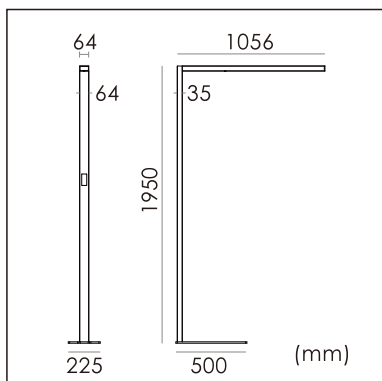

Freyr-F

free standing luminaire

20.011.34008

GENERAL

Floor
Standing
Silver
IP20
indirect 6600 lm
direct 3000 lm
total 9600 lm
Beam Angle $\uparrow 140^\circ/50^\circ\downarrow$
UGR < 6

LED

4000K neutral white
CRI ≥ 80
L80(B10)50,000H
SDCM < 3

PHYSICAL

length 1056 mm
width 225 mm
height 1950 mm
11.3 kg

ELECTRICAL

80W
120 lm/W
AC200~240V

The data values for the luminous flux are initially subject to a tolerance of +/- 10%, those for the electrical connected load are initially subject to a tolerance of +/- 10%, and those for the colour temperature are initially subject to a tolerance of +/- 150 K. Product illustrations serve as examples and may differ from the original. No liability is assumed for typographical or printing errors. We reserve the right to make alterations in the interest of improving our products.