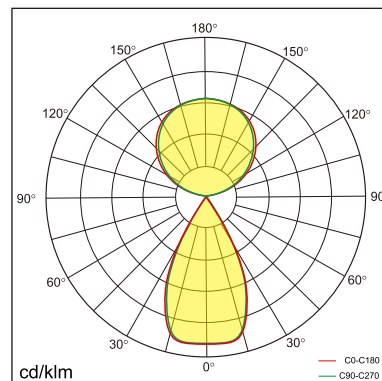

Freyr-F

free standing luminaire

20.011.34008

GENERAL

Floor
Standing
Silver
IP20
indirect 6600 lm
direct 3000 lm
total 9600 lm
Beam Angle $\uparrow 140^\circ/50^\circ\downarrow$
UGR < 6

LED

4000K neutral white
CRI ≥ 80
L80(B10)50,000H
SDCM < 3

PHYSICAL

length 1056 mm
width 225 mm
height 1950 mm
11.3 kg

ELECTRICAL

80W
120 lm/W
AC200~240V

The data values for the luminous flux are initially subject to a tolerance of +/- 10%, those for the electrical connected load are initially subject to a tolerance of +/- 10%, and those for the colour temperature are initially subject to a tolerance of +/- 150 K. Product illustrations serve as examples and may differ from the original. No liability is assumed for typographical or printing errors. We reserve the right to make alterations in the interest of improving our products.