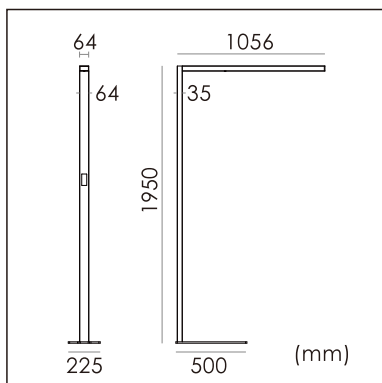

Freyr-F

free standing luminaire

20.011.26006

GENERAL

Floor
Standing
White
IP20
indirect 5500 lm
direct 2500 lm
total 8000 lm
Beam Angle $\uparrow 140^\circ/50^\circ\downarrow$
UGR < 6

LED

3000~6000K Variable
CRI ≥ 80
L80(B10)50,000H
SDCM < 3

PHYSICAL

length 1056 mm
width 225 mm
height 1950 mm
11.3 kg

ELECTRICAL

80W
100 lm/W
AC200~240V

The data values for the luminous flux are initially subject to a tolerance of +/- 10%, those for the electrical connected load are initially subject to a tolerance of +/- 10%, and those for the colour temperature are initially subject to a tolerance of +/- 150 K. Product illustrations serve as examples and may differ from the original. No liability is assumed for typographical or printing errors. We reserve the right to make alterations in the interest of improving our products.