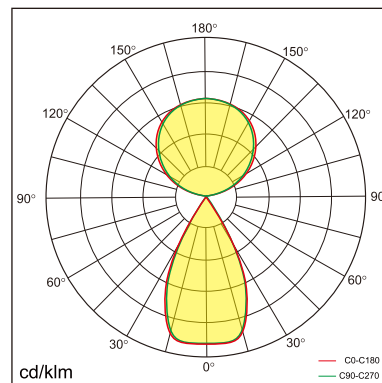

Freyr-F

free standing luminaire

20.011.26006

GENERAL

Floor
Standing
White
IP20
indirect 5500 lm
direct 2500 lm
total 8000 lm
Beam Angle $\uparrow 140^\circ/50^\circ\downarrow$
UGR < 6

LED

3000~6000K Variable
CRI ≥ 80
L80(B10)50,000H
SDCM < 3

PHYSICAL

length 1056 mm
width 225 mm
height 1950 mm
11.3 kg

ELECTRICAL

80W
100 lm/W
AC200~240V

The data values for the luminous flux are initially subject to a tolerance of +/- 10%, those for the electrical connected load are initially subject to a tolerance of +/- 10%, and those for the colour temperature are initially subject to a tolerance of +/- 150 K. Product illustrations serve as examples and may differ from the original. No liability is assumed for typographical or printing errors. We reserve the right to make alterations in the interest of improving our products.