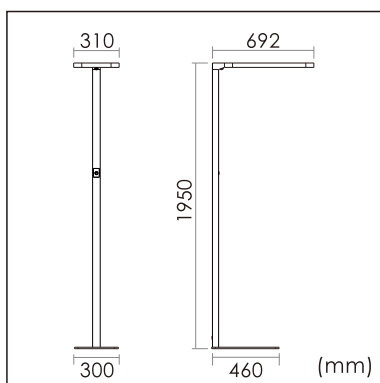

Odin-FR

free standing luminaires

20.012.13037

GENERAL

Floor
Standing
black
IP20
indirect 4000 lm
direct 4000 lm
total 8000 lm
Beam Angle $\uparrow 110^\circ / 90^\circ \downarrow$
UGR < 18

LED

3000K warm white
CRI ≥ 80
L80(B10) 50,000H
SDCM < 3

PHYSICAL

length 692 mm
width 310 mm
height 1950 mm
17.1 kg

ELECTRICAL

80W
100 lm/W
AC200~240V

The data values for the luminous flux are initially subject to a tolerance of +/- 10%, those for the electrical connected load are initially subject to a tolerance of +/- 10%, and those for the colour temperature are initially subject to a tolerance of +/- 150 K. Product illustrations serve as examples and may differ from the original. No liability is assumed for typographical or printing errors. We reserve the right to make alterations in the interest of improving our products.