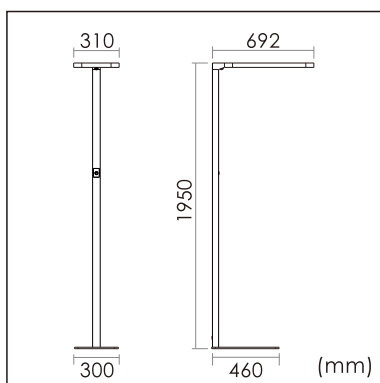

Odin-FR

free standing luminaires

20.012.33007

GENERAL

Floor
Standing
Silver
IP20
indirect 3000 lm
direct 3000 lm
total 6000 lm
Beam Angle $\uparrow 110^\circ/90^\circ\downarrow$
UGR < 18

LED

3000K warm white
CRI ≥ 80
L80(B10) 50,000H
SDCM < 3

PHYSICAL

length 692 mm
width 310 mm
height 1950 mm
17.1 kg

ELECTRICAL

60W
100 lm/W
AC200~240V

The data values for the luminous flux are initially subject to a tolerance of +/- 10%, those for the electrical connected load are initially subject to a tolerance of +/- 10%, and those for the colour temperature are initially subject to a tolerance of +/- 150 K. Product illustrations serve as examples and may differ from the original. No liability is assumed for typographical or printing errors. We reserve the right to make alterations in the interest of improving our products.