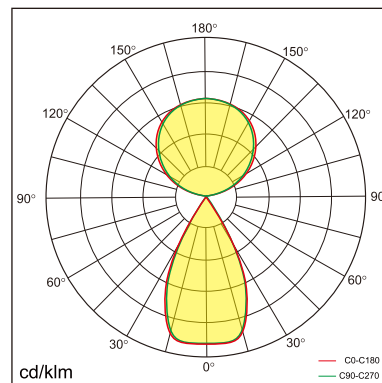

Freyr-F

free standing luminaire

20.011.23004

GENERAL

Floor
Standing
White
IP20
indirect 6600 lm
direct 3000 lm
total 9600 lm
Beam Angle $\uparrow 140^\circ/50^\circ\downarrow$
UGR < 6

LED

3000K warm white
CRI ≥ 80
L80(B10)50,000H
SDCM < 3

PHYSICAL

length 1056 mm
width 225 mm
height 1950 mm
11.3 kg

ELECTRICAL

80W
120 lm/W
AC200~240V

The data values for the luminous flux are initially subject to a tolerance of +/- 10%, those for the electrical connected load are initially subject to a tolerance of +/- 10%, and those for the colour temperature are initially subject to a tolerance of +/- 150 K. Product illustrations serve as examples and may differ from the original. No liability is assumed for typographical or printing errors. We reserve the right to make alterations in the interest of improving our products.