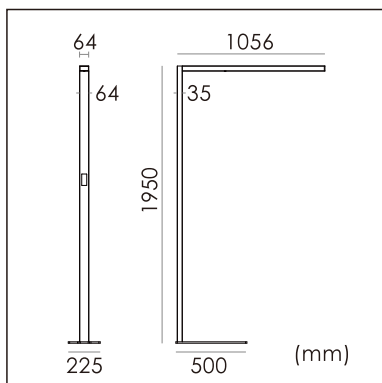

Freyr-F

free standing luminaire

20.011.23004

GENERAL

Floor
Standing
White
IP20
indirect 6600 lm
direct 3000 lm
total 9600 lm
Beam Angle $\uparrow 140^\circ/50^\circ\downarrow$
UGR < 6

LED

3000K warm white
CRI ≥ 80
L80(B10)50,000H
SDCM < 3

PHYSICAL

length 1056 mm
width 225 mm
height 1950 mm
11.3 kg

ELECTRICAL

80W
120 lm/W
AC200~240V

The data values for the luminous flux are initially subject to a tolerance of +/- 10%, those for the electrical connected load are initially subject to a tolerance of +/- 10%, and those for the colour temperature are initially subject to a tolerance of +/- 150 K. Product illustrations serve as examples and may differ from the original. No liability is assumed for typographical or printing errors. We reserve the right to make alterations in the interest of improving our products.