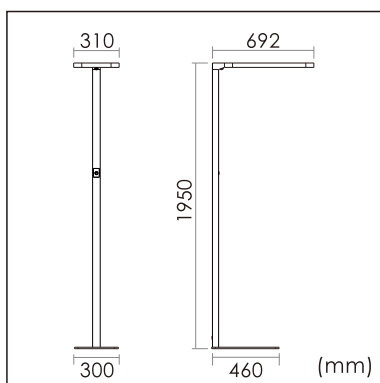

Odin-FR

free standing luminaires

20.012.16021

GENERAL

Floor
Standing
black
IP20
indirect 2600 lm
direct 2600 lm
total 5200 lm
Beam Angle $\uparrow 110^\circ/90^\circ\downarrow$
UGR < 18

LED

3000~6000K Variable
CRI ≥ 80
L80(B10) 50,000H
SDCM < 3

PHYSICAL

length 692 mm
width 310 mm
height 1950 mm
17.1 kg

ELECTRICAL

60W
95 lm/W
AC200~240V

The data values for the luminous flux are initially subject to a tolerance of +/- 10%, those for the electrical connected load are initially subject to a tolerance of +/- 10%, and those for the colour temperature are initially subject to a tolerance of +/- 150 K. Product illustrations serve as examples and may differ from the original. No liability is assumed for typographical or printing errors. We reserve the right to make alterations in the interest of improving our products.