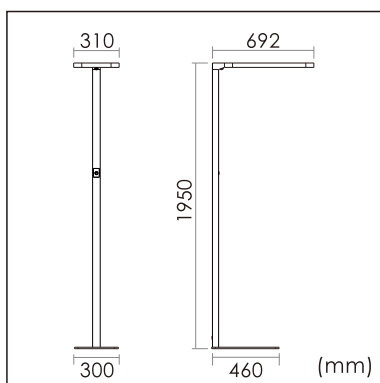

Odin-FR

free standing luminaires

20.012.24014

GENERAL

Floor
Standing
White
IP20
indirect 3000 lm
direct 3000 lm
total 6000 lm
Beam Angle $\uparrow 110^\circ / 90^\circ \downarrow$
UGR < 18

LED

4000K neutral white
CRI ≥ 80
L80(B10) 50,000H
SDCM < 3

PHYSICAL

length 692 mm
width 310 mm
height 1950 mm
17.1 kg

ELECTRICAL

60W
100 lm/W
AC200~240V

The data values for the luminous flux are initially subject to a tolerance of +/- 10%, those for the electrical connected load are initially subject to a tolerance of +/- 10%, and those for the colour temperature are initially subject to a tolerance of +/- 150 K. Product illustrations serve as examples and may differ from the original. No liability is assumed for typographical or printing errors. We reserve the right to make alterations in the interest of improving our products.