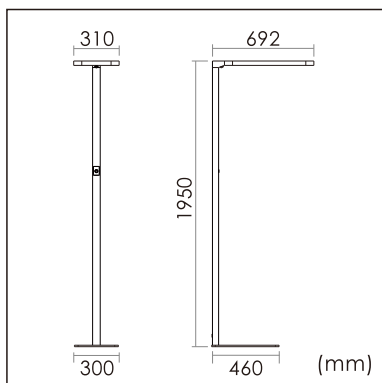

Odin-FR

free standing luminaires

20.012.23040

GENERAL

Floor
Standing
White
IP20
indirect 4000 lm
direct 4000 lm
total 8000 lm
Beam Angle $\uparrow 110^\circ / 90^\circ \downarrow$
UGR < 18

LED

3000K warm white
CRI ≥ 80
L80(B10) 50,000H
SDCM < 3

PHYSICAL

length 692 mm
width 310 mm
height 1950 mm
17.1 kg

ELECTRICAL

80W
100 lm/W
AC200~240V

The data values for the luminous flux are initially subject to a tolerance of +/- 10%, those for the electrical connected load are initially subject to a tolerance of +/- 10%, and those for the colour temperature are initially subject to a tolerance of +/- 150 K. Product illustrations serve as examples and may differ from the original. No liability is assumed for typographical or printing errors. We reserve the right to make alterations in the interest of improving our products.