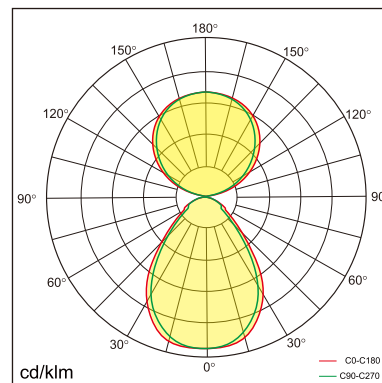

Odin-FR

free standing luminaires

20.012.23040

GENERAL

Floor
Standing
White
IP20
indirect 4000 lm
direct 4000 lm
total 8000 lm
Beam Angle $\uparrow 110^\circ / 90^\circ \downarrow$
UGR < 18

LED

3000K warm white
CRI ≥ 80
L80(B10) 50,000H
SDCM < 3

PHYSICAL

length 692 mm
width 310 mm
height 1950 mm
17.1 kg

ELECTRICAL

80W
100 lm/W
AC200~240V

The data values for the luminous flux are initially subject to a tolerance of +/- 10%, those for the electrical connected load are initially subject to a tolerance of +/- 10%, and those for the colour temperature are initially subject to a tolerance of +/- 150 K. Product illustrations serve as examples and may differ from the original. No liability is assumed for typographical or printing errors. We reserve the right to make alterations in the interest of improving our products.