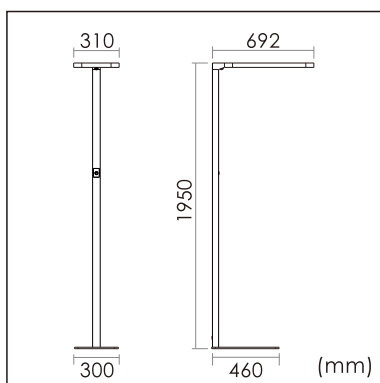

Odin-FR

free standing luminaires

20.012.24005

GENERAL

Floor
Standing
White
IP20
indirect 3000 lm
direct 3000 lm
total 6000 lm
Beam Angle $\uparrow 110^\circ / 90^\circ \downarrow$
UGR < 18

LED

4000K neutral white
CRI ≥ 80
L80(B10) 50,000H
SDCM < 3

PHYSICAL

length 692 mm
width 310 mm
height 1950 mm
17.1 kg

ELECTRICAL

60W
100 lm/W
AC200~240V

The data values for the luminous flux are initially subject to a tolerance of +/- 10%, those for the electrical connected load are initially subject to a tolerance of +/- 10%, and those for the colour temperature are initially subject to a tolerance of +/- 150 K. Product illustrations serve as examples and may differ from the original. No liability is assumed for typographical or printing errors. We reserve the right to make alterations in the interest of improving our products.