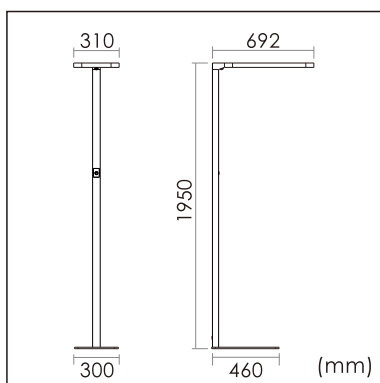

Odin-FR

free standing luminaires

20.012.36018

GENERAL

Floor
Standing
Silver
IP20
indirect 2600 lm
direct 2600 lm
total 5200 lm
Beam Angle $\uparrow 110^\circ / 90^\circ \downarrow$
UGR < 18

LED

3000~6000K Variable
CRI ≥ 80
L80(B10) 50,000H
SDCM < 3

PHYSICAL

length 692 mm
width 310 mm
height 1950 mm
17.1 kg

ELECTRICAL

60W
95 lm/W
AC200~240V

The data values for the luminous flux are initially subject to a tolerance of +/- 10%, those for the electrical connected load are initially subject to a tolerance of +/- 10%, and those for the colour temperature are initially subject to a tolerance of +/- 150 K. Product illustrations serve as examples and may differ from the original. No liability is assumed for typographical or printing errors. We reserve the right to make alterations in the interest of improving our products.