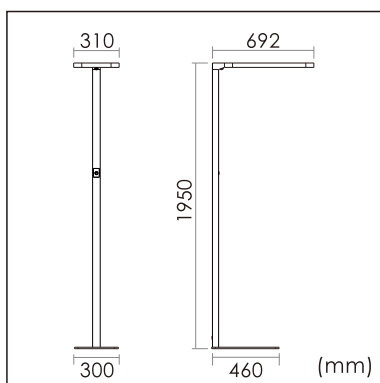

Odin-FR

free standing luminaires

20.012.33025

GENERAL

Floor
Standing
Silver
IP20
indirect 3000 lm
direct 3000 lm
total 6000 lm
Beam Angle $\uparrow 110^\circ/90^\circ\downarrow$
UGR < 18

LED

3000K warm white
CRI ≥ 80
L80(B10) 50,000H
SDCM < 3

PHYSICAL

length 692 mm
width 310 mm
height 1950 mm
17.1 kg

ELECTRICAL

60W
100 lm/W
AC200~240V

The data values for the luminous flux are initially subject to a tolerance of +/- 10%, those for the electrical connected load are initially subject to a tolerance of +/- 10%, and those for the colour temperature are initially subject to a tolerance of +/- 150 K. Product illustrations serve as examples and may differ from the original. No liability is assumed for typographical or printing errors. We reserve the right to make alterations in the interest of improving our products.