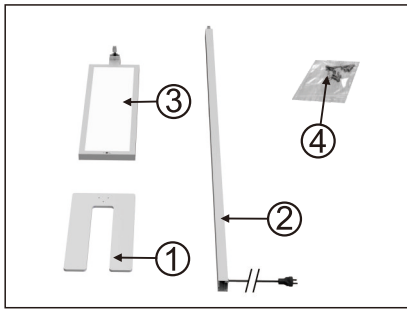

# Installation instruction

Product list: ① base plate ② pole  
③ lamp body ④ accessories bag

# Manual

non color dimming

color dimming

color dimming

Shot press to turn on/off the indirect light.  
Long press to dimming.

On-Off Switch:

1. ON: Turn on and will keep light same as previous status automatically.  
2. OFF: Turn off the light.