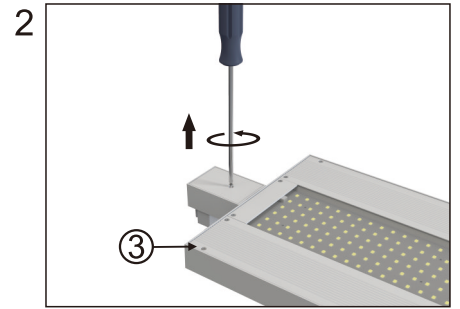

# Installation instruction

Product list: ① base plate ② pole  
③ lamp body ④ accessories bag

# Manual

non color dimming

color dimming

color dimming

Shot press to turn on/off the indirect light.  
Long press to dimming.

On-Off Switch:

1. ON: Turn on and will keep light same as previous status automatically.  
2. OFF: Turn off the light.