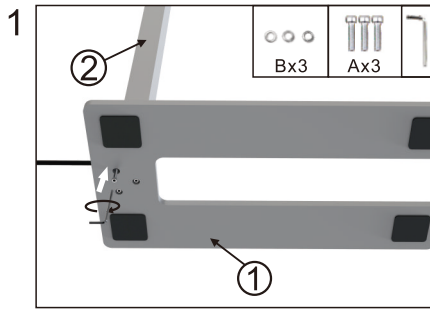

# Installation instruction

Product list: ① base plate ② pole  
③ lamp body ④ accessories bag

# Manual

non color dimming

color dimming

color dimming

Shot press to turn on/off the indirect light.  
Long press to dimming.

On-Off Switch:

1. ON: Turn on and will keep light same as previous status automatically.  
2. OFF: Turn off the light.