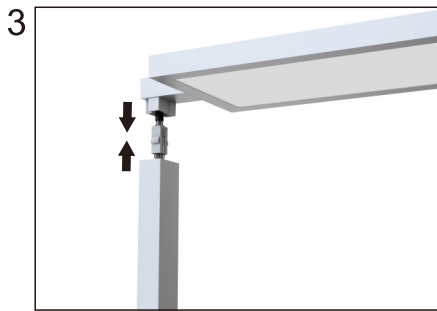

# Installation instruction

Product list: ① base plate ② pole  
③ lamp body ④ accessories bag

# Manual

non color dimming

color dimming

color dimming

Shot press to turn on/off the indirect light.  
Long press to dimming.

On-Off Switch:

1. ON: Turn on and will keep light same as previous status automatically.  
2. OFF: Turn off the light.