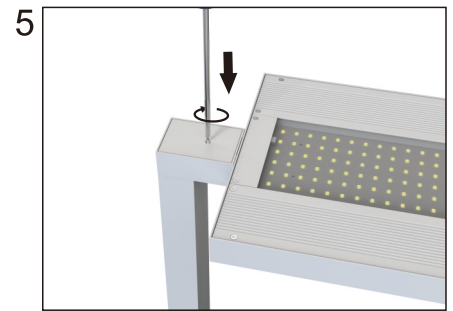

# Installation instruction

Product list: ① base plate ② pole  
③ lamp body ④ accessories bag

# Manual

non color dimming

color dimming

color dimming

Shot press to turn on/off the indirect light.  
Long press to dimming.

On-Off Switch:

1. ON: Turn on and will keep light same as previous status automatically.  
2. OFF: Turn off the light.