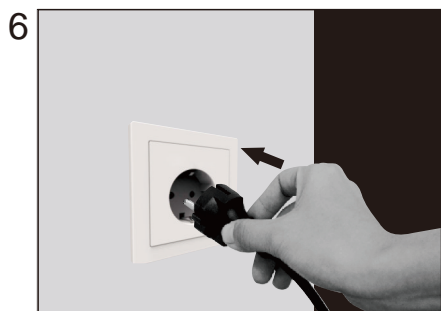

# Installation instruction

Product list: ① base plate ② pole  
③ lamp body ④ accessories bag

# Manual

non color dimming

color dimming

color dimming

Shot press to turn on/off the indirect light.  
Long press to dimming.

On-Off Switch:

1. ON: Turn on and will keep light same as previous status automatically.  
2. OFF: Turn off the light.