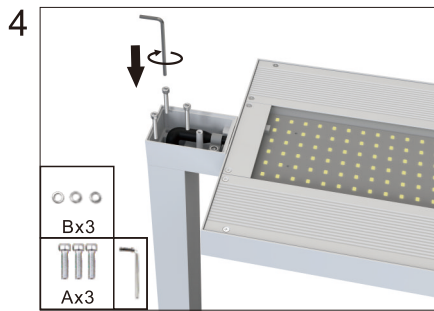

# Installation instruction

Product list: ① base plate ② pole  
③ lamp body ④ accessories bag

# Manual

non color dimming

color dimming

color dimming

Shot press to turn on/off the indirect light.  
Long press to dimming.

On-Off Switch:

1. ON: Turn on and will keep light same as previous status automatically.  
2. OFF: Turn off the light.

Long press for CCT change (only for color dimming)

Shot press to turn on/off the direct light.  
Long press to dimming.