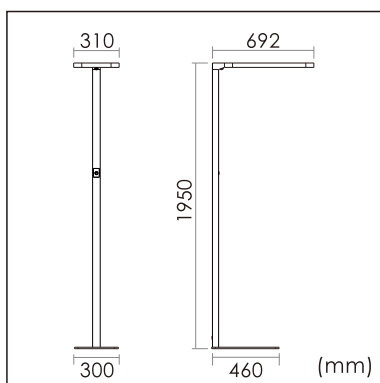

Odin-FR

free standing luminaires

20.012.16003

GENERAL

Floor
Standing
black
IP20
indirect 2600 lm
direct 2600 lm
total 5200 lm
Beam Angle $\uparrow 110^\circ / 90^\circ \downarrow$
UGR < 18

LED

3000~6000K Variable
CRI ≥ 80
L80(B10) 50,000H
SDCM < 3

PHYSICAL

length 692 mm
width 310 mm
height 1950 mm
17.1 kg

ELECTRICAL

60W
95 lm/W
AC200~240V

The data values for the luminous flux are initially subject to a tolerance of +/- 10%, those for the electrical connected load are initially subject to a tolerance of +/- 10%, and those for the colour temperature are initially subject to a tolerance of +/- 150 K. Product illustrations serve as examples and may differ from the original. No liability is assumed for typographical or printing errors. We reserve the right to make alterations in the interest of improving our products.