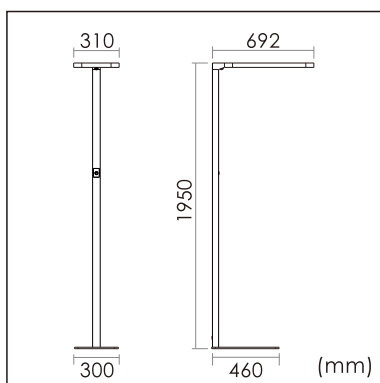

Odin-FR

free standing luminaires

20.012.36009

GENERAL

Floor
Standing
Silver
IP20
indirect 2600 lm
direct 2600 lm
total 5200 lm
Beam Angle $\uparrow 110^\circ / 90^\circ \downarrow$
UGR < 18

LED

3000~6000K Variable
CRI ≥ 80
L80(B10) 50,000H
SDCM < 3

PHYSICAL

length 692 mm
width 310 mm
height 1950 mm
17.1 kg

ELECTRICAL

60W
95 lm/W
AC200~240V

The data values for the luminous flux are initially subject to a tolerance of +/- 10%, those for the electrical connected load are initially subject to a tolerance of +/- 10%, and those for the colour temperature are initially subject to a tolerance of +/- 150 K. Product illustrations serve as examples and may differ from the original. No liability is assumed for typographical or printing errors. We reserve the right to make alterations in the interest of improving our products.