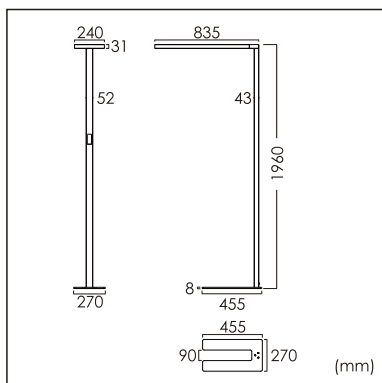

Ymer-F free standing luminaire

20.001.23003

GENERAL

Floor
Standing
White
IP20
indirect 7280 lm
direct 3120 lm
total 10400 lm
Beam Angle $\uparrow 115^\circ / 75^\circ \downarrow$
UGR < 14

LED

3000K warm white
CRI ≥ 80
L80(B10)50,000H
SDCM < 3

PHYSICAL

length 835 mm
width 270 mm
height 1960 mm
15.1 kg

ELECTRICAL

80W
130 lm/W
200~240V AC

The data values for the luminous flux are initially subject to a tolerance of +/- 10%, those for the electrical connected load are initially subject to a tolerance of +/- 10%, and those for the colour temperature are initially subject to a tolerance of +/- 150 K. Product illustrations serve as examples and may differ from the original. No liability is assumed for typographical or printing errors. We reserve the right to make alterations in the interest of improving our products.