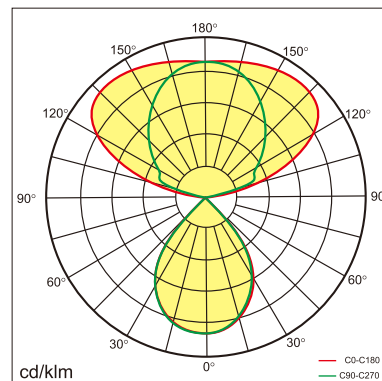

21.001.16012

GENERAL

Desktop
 Standing
 black
 IP20
 indirect 6000 lm
 direct 2000 lm
 total 8000 lm
 Beam Angle $\uparrow 140^\circ / 50^\circ \downarrow$
 UGR < 12

LED

3000~6000K Variable
 CRI ≥ 80
 L80(B10)50,000H
 SDCM < 3

PHYSICAL

length 1203 mm
 width 52 mm
 height 1200 mm
 4 kg

ELECTRICAL

80W
 100 lm/W
 AC200~240V

The data values for the luminous flux are initially subject to a tolerance of +/- 10%, those for the electrical connected load are initially subject to a tolerance of +/- 10%, and those for the colour temperature are initially subject to a tolerance of +/- 150 K. Product illustrations serve as examples and may differ from the original. No liability is assumed for typographical or printing errors. We reserve the right to make alterations in the interest of improving our products.