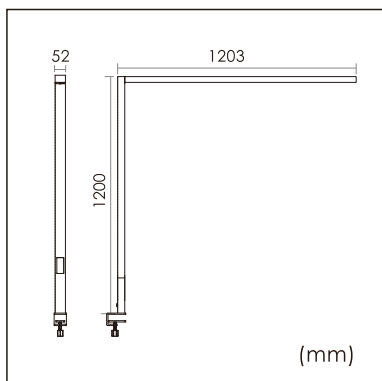

21.001.16012

GENERAL

Desktop
 Standing
 black
 IP20
 indirect 6000 lm
 direct 2000 lm
 total 8000 lm
 Beam Angle $\uparrow 140^\circ / 50^\circ \downarrow$
 UGR < 12

LED

3000~6000K Variable
 CRI ≥ 80
 L80(B10)50,000H
 SDCM < 3

PHYSICAL

length 1203 mm
 width 52 mm
 height 1200 mm
 4 kg

ELECTRICAL

80W
 100 lm/W
 AC200~240V

The data values for the luminous flux are initially subject to a tolerance of +/- 10%, those for the electrical connected load are initially subject to a tolerance of +/- 10%, and those for the colour temperature are initially subject to a tolerance of +/- 150 K. Product illustrations serve as examples and may differ from the original. No liability is assumed for typographical or printing errors. We reserve the right to make alterations in the interest of improving our products.