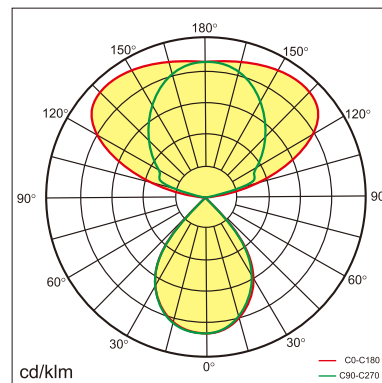

21.001.24014

GENERAL

Desktop
Standing
White
IP20
indirect 7200 lm
direct 2400 lm
total 9600 lm
Beam Angle $\uparrow 140^\circ/50^\circ\downarrow$
UGR<12

LED

4000K neutral white
CRI ≥ 80
L80(B10)50,000H
SDCM <3

PHYSICAL

length 1203 mm
width 52 mm
height 1200 mm
4 kg

ELECTRICAL

80W
120 lm/W
AC200~240V

The data values for the luminous flux are initially subject to a tolerance of +/- 10%, those for the electrical connected load are initially subject to a tolerance of +/- 10%, and those for the colour temperature are initially subject to a tolerance of +/- 150 K. Product illustrations serve as examples and may differ from the original. No liability is assumed for typographical or printing errors. We reserve the right to make alterations in the interest of improving our products.