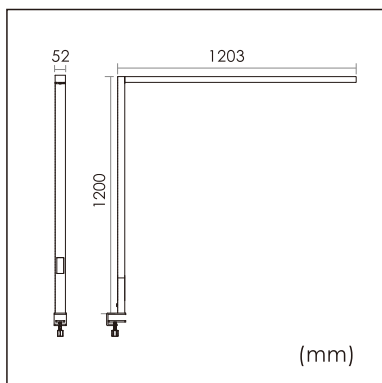

21.001.24014

GENERAL

Desktop
Standing
White
IP20
indirect 7200 lm
direct 2400 lm
total 9600 lm
Beam Angle $\uparrow 140^\circ/50^\circ\downarrow$
UGR<12

LED

4000K neutral white
CRI ≥ 80
L80(B10)50,000H
SDCM <3

PHYSICAL

length 1203 mm
width 52 mm
height 1200 mm
4 kg

ELECTRICAL

80W
120 lm/W
AC200~240V

The data values for the luminous flux are initially subject to a tolerance of +/- 10%, those for the electrical connected load are initially subject to a tolerance of +/- 10%, and those for the colour temperature are initially subject to a tolerance of +/- 150 K. Product illustrations serve as examples and may differ from the original. No liability is assumed for typographical or printing errors. We reserve the right to make alterations in the interest of improving our products.