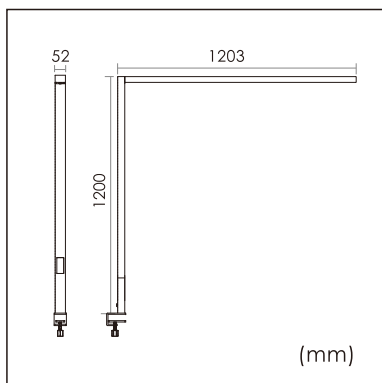

21.001.13001

GENERAL

Desktop
 Standing
 black
 IP20
 indirect 7200 lm
 direct 2400 lm
 total 9600 lm
 Beam Angle $\uparrow 140^\circ / 75^\circ \downarrow$
 UGR < 12

LED

3000K warm white
 CRI ≥ 80
 L80(B10)50,000H
 SDCM < 3

PHYSICAL

length 1203 mm
 width 52 mm
 height 1200 mm
 4 kg

ELECTRICAL

80W
 120 lm/W
 AC200~240V

The data values for the luminous flux are initially subject to a tolerance of +/- 10%, those for the electrical connected load are initially subject to a tolerance of +/- 10%, and those for the colour temperature are initially subject to a tolerance of +/- 150 K. Product illustrations serve as examples and may differ from the original. No liability is assumed for typographical or printing errors. We reserve the right to make alterations in the interest of improving our products.