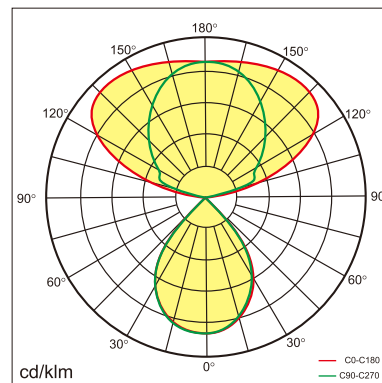

21.001.13001

GENERAL

Desktop
 Standing
 black
 IP20
 indirect 7200 lm
 direct 2400 lm
 total 9600 lm
 Beam Angle $\uparrow 140^\circ / 75^\circ \downarrow$
 UGR < 12

LED

3000K warm white
 CRI ≥ 80
 L80(B10)50,000H
 SDCM < 3

PHYSICAL

length 1203 mm
 width 52 mm
 height 1200 mm
 4 kg

ELECTRICAL

80W
 120 lm/W
 AC200~240V

The data values for the luminous flux are initially subject to a tolerance of +/- 10%, those for the electrical connected load are initially subject to a tolerance of +/- 10%, and those for the colour temperature are initially subject to a tolerance of +/- 150 K. Product illustrations serve as examples and may differ from the original. No liability is assumed for typographical or printing errors. We reserve the right to make alterations in the interest of improving our products.