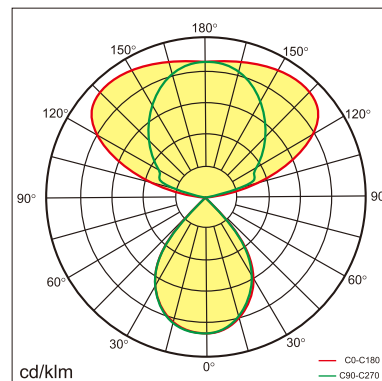

21.001.13010

GENERAL

Desktop
Standing
black
IP20
indirect 7200 lm
direct 2400 lm
total 9600 lm
Beam Angle $\uparrow 140^\circ/50^\circ\downarrow$
UGR<12

LED

3000K warm white
CRI ≥ 80
L80(B10)50,000H
SDCM <3

PHYSICAL

length 1203 mm
width 52 mm
height 1200 mm
4 kg

ELECTRICAL

80W
120 lm/W
AC200~240V

The data values for the luminous flux are initially subject to a tolerance of +/- 10%, those for the electrical connected load are initially subject to a tolerance of +/- 10%, and those for the colour temperature are initially subject to a tolerance of +/- 150 K. Product illustrations serve as examples and may differ from the original. No liability is assumed for typographical or printing errors. We reserve the right to make alterations in the interest of improving our products.