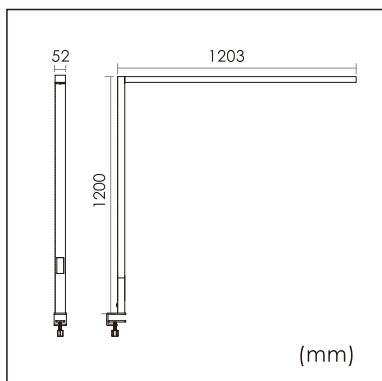

21.001.13010

GENERAL

Desktop
Standing
black
IP20
indirect 7200 lm
direct 2400 lm
total 9600 lm
Beam Angle $\uparrow 140^\circ/50^\circ\downarrow$
UGR<12

LED

3000K warm white
CRI ≥ 80
L80(B10)50,000H
SDCM <3

PHYSICAL

length 1203 mm
width 52 mm
height 1200 mm
4 kg

ELECTRICAL

80W
120 lm/W
AC200~240V

The data values for the luminous flux are initially subject to a tolerance of +/- 10%, those for the electrical connected load are initially subject to a tolerance of +/- 10%, and those for the colour temperature are initially subject to a tolerance of +/- 150 K. Product illustrations serve as examples and may differ from the original. No liability is assumed for typographical or printing errors. We reserve the right to make alterations in the interest of improving our products.