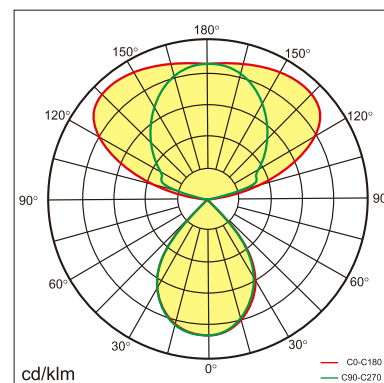

21.001.23013

GENERAL

Desktop
 Standing
 White
 IP20
 indirect 7200 lm
 direct 2400 lm
 total 9600 lm
 Beam Angle $\uparrow 140^\circ / 50^\circ \downarrow$
 UGR < 12

LED

3000K warm white
 CRI ≥ 80
 L80(B10)50,000H
 SDCM < 3

PHYSICAL

length 1203 mm
 width 52 mm
 height 1200 mm
 4 kg

ELECTRICAL

80W
 120 lm/W
 AC200~240V

The data values for the luminous flux are initially subject to a tolerance of +/- 10%, those for the electrical connected load are initially subject to a tolerance of +/- 10%, and those for the colour temperature are initially subject to a tolerance of +/- 150 K. Product illustrations serve as examples and may differ from the original. No liability is assumed for typographical or printing errors. We reserve the right to make alterations in the interest of improving our products.