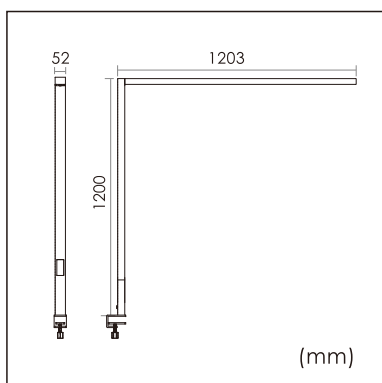

21.001.23013

GENERAL

Desktop
 Standing
 White
 IP20
 indirect 7200 lm
 direct 2400 lm
 total 9600 lm
 Beam Angle $\uparrow 140^\circ / 50^\circ \downarrow$
 UGR < 12

LED

3000K warm white
 CRI ≥ 80
 L80(B10)50,000H
 SDCM < 3

PHYSICAL

length 1203 mm
 width 52 mm
 height 1200 mm
 4 kg

ELECTRICAL

80W
 120 lm/W
 AC200~240V

The data values for the luminous flux are initially subject to a tolerance of +/- 10%, those for the electrical connected load are initially subject to a tolerance of +/- 10%, and those for the colour temperature are initially subject to a tolerance of +/- 150 K. Product illustrations serve as examples and may differ from the original. No liability is assumed for typographical or printing errors. We reserve the right to make alterations in the interest of improving our products.