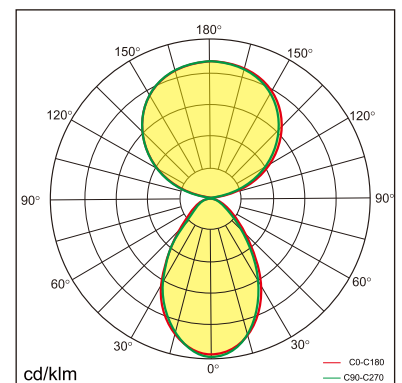

Vale-T

Desk fixed luminaires

21.006.23033

GENERAL

Desktop
Standing
White
IP20
indirect 4600 lm
direct 4200 lm
total 8800 lm
Beam Angle $\uparrow 110^\circ/90^\circ \downarrow$
UGR < 18

LED

3000K warm white
CRI ≥ 80
L80(B10)50,000H
SDCM < 3

PHYSICAL

length 610 mm
width 280 mm
height 1200 mm
4.5 kg

ELECTRICAL

80W
110 lm/W
AC200~240V

The data values for the luminous flux are initially subject to a tolerance of +/- 10%, those for the electrical connected load are initially subject to a tolerance of +/- 10%, and those for the colour temperature are initially subject to a tolerance of +/- 150 K. Product illustrations serve as examples and may differ from the original. No liability is assumed for typographical or printing errors. We reserve the right to make alterations in the interest of improving our products.