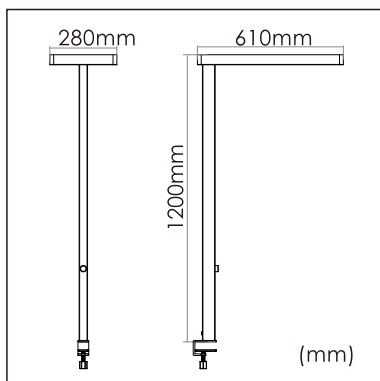

Vale-T

Desk fixed luminaires

21.006.23033

GENERAL

Desktop
Standing
White
IP20
indirect 4600 lm
direct 4200 lm
total 8800 lm
Beam Angle $\uparrow 110^\circ/90^\circ \downarrow$
UGR < 18

LED

3000K warm white
CRI ≥ 80
L80(B10)50,000H
SDCM < 3

PHYSICAL

length 610 mm
width 280 mm
height 1200 mm
4.5 kg

ELECTRICAL

80W
110 lm/W
AC200~240V

The data values for the luminous flux are initially subject to a tolerance of +/- 10%, those for the electrical connected load are initially subject to a tolerance of +/- 10%, and those for the colour temperature are initially subject to a tolerance of +/- 150 K. Product illustrations serve as examples and may differ from the original. No liability is assumed for typographical or printing errors. We reserve the right to make alterations in the interest of improving our products.