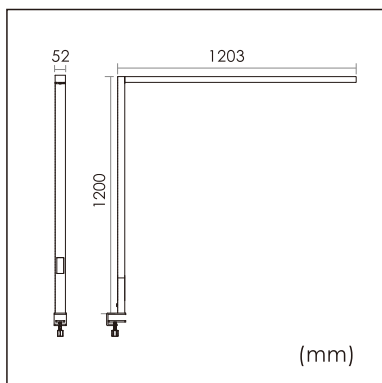

21.001.16003

GENERAL

Desktop
Standing
black
IP20
indirect 6000 lm
direct 2000 lm
total 8000 lm
Beam Angle $\uparrow 140^\circ / 75^\circ \downarrow$
UGR < 12

LED

3000~6000K Variable
CRI ≥ 80
L80(B10)50,000H
SDCM < 3

PHYSICAL

length 1203 mm
width 52 mm
height 1200 mm
4 kg

ELECTRICAL

80W
100 lm/W
AC200~240V

The data values for the luminous flux are initially subject to a tolerance of +/- 10%, those for the electrical connected load are initially subject to a tolerance of +/- 10%, and those for the colour temperature are initially subject to a tolerance of +/- 150 K. Product illustrations serve as examples and may differ from the original. No liability is assumed for typographical or printing errors. We reserve the right to make alterations in the interest of improving our products.