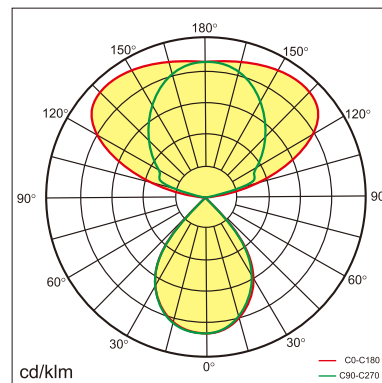

21.001.16003

GENERAL

Desktop
Standing
black
IP20
indirect 6000 lm
direct 2000 lm
total 8000 lm
Beam Angle $\uparrow 140^\circ / 75^\circ \downarrow$
UGR < 12

LED

3000~6000K Variable
CRI ≥ 80
L80(B10)50,000H
SDCM < 3

PHYSICAL

length 1203 mm
width 52 mm
height 1200 mm
4 kg

ELECTRICAL

80W
100 lm/W
AC200~240V

The data values for the luminous flux are initially subject to a tolerance of +/- 10%, those for the electrical connected load are initially subject to a tolerance of +/- 10%, and those for the colour temperature are initially subject to a tolerance of +/- 150 K. Product illustrations serve as examples and may differ from the original. No liability is assumed for typographical or printing errors. We reserve the right to make alterations in the interest of improving our products.