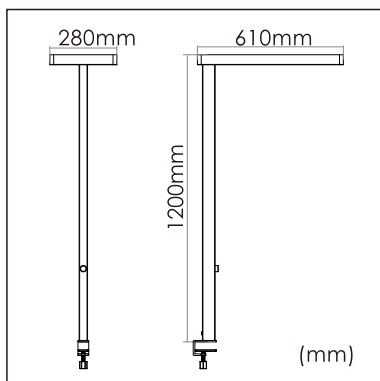

The data values for the luminous flux are initially subject to a tolerance of +/- 10%, those for the electrical connected load are initially subject to a tolerance of +/- 10%, and those for the colour temperature are initially subject to a tolerance of +/- 150 K. Product illustrations serve as examples and may differ from the original. No liability is assumed for typographical or printing errors. We reserve the right to make alterations in the interest of improving our products.