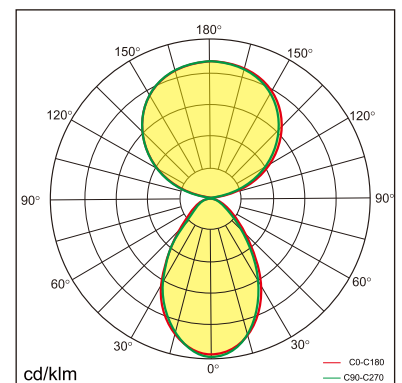

The data values for the luminous flux are initially subject to a tolerance of +/- 10%, those for the electrical connected load are initially subject to a tolerance of +/- 10%, and those for the colour temperature are initially subject to a tolerance of +/- 150 K. Product illustrations serve as examples and may differ from the original. No liability is assumed for typographical or printing errors. We reserve the right to make alterations in the interest of improving our products.