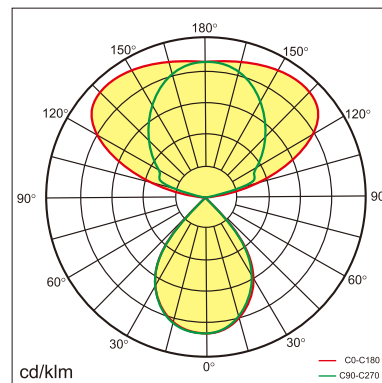

21.001.23004

GENERAL

Desktop
Standing
White
IP20
indirect 7200 lm
direct 2400 lm
total 9600 lm
Beam Angle $\uparrow 140^\circ / 75^\circ \downarrow$
UGR < 12

LED

3000K warm white
CRI ≥ 80
L80(B10)50,000H
SDCM < 3

PHYSICAL

length 1203 mm
width 52 mm
height 1200 mm
4 kg

ELECTRICAL

80W
120 lm/W
AC200~240V

The data values for the luminous flux are initially subject to a tolerance of +/- 10%, those for the electrical connected load are initially subject to a tolerance of +/- 10%, and those for the colour temperature are initially subject to a tolerance of +/- 150 K. Product illustrations serve as examples and may differ from the original. No liability is assumed for typographical or printing errors. We reserve the right to make alterations in the interest of improving our products.