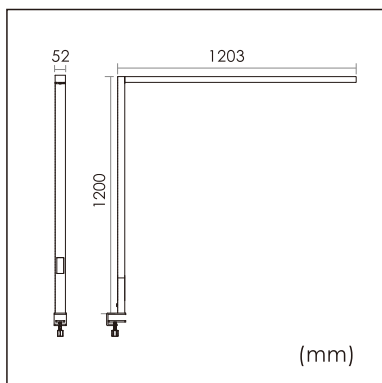

21.001.23004

GENERAL

Desktop
Standing
White
IP20
indirect 7200 lm
direct 2400 lm
total 9600 lm
Beam Angle $\uparrow 140^\circ / 75^\circ \downarrow$
UGR < 12

LED

3000K warm white
CRI ≥ 80
L80(B10)50,000H
SDCM < 3

PHYSICAL

length 1203 mm
width 52 mm
height 1200 mm
4 kg

ELECTRICAL

80W
120 lm/W
AC200~240V

The data values for the luminous flux are initially subject to a tolerance of +/- 10%, those for the electrical connected load are initially subject to a tolerance of +/- 10%, and those for the colour temperature are initially subject to a tolerance of +/- 150 K. Product illustrations serve as examples and may differ from the original. No liability is assumed for typographical or printing errors. We reserve the right to make alterations in the interest of improving our products.