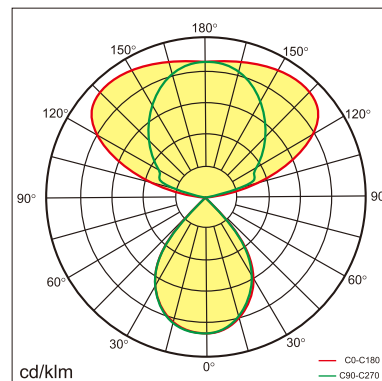

21.001.33016

GENERAL

Desktop
Standing
Silver
IP20
indirect 7200 lm
direct 2400 lm
total 9600 lm
Beam Angle $\uparrow 140^\circ/50^\circ\downarrow$
UGR<12

LED

3000K warm white
CRI ≥ 80
L80(B10)50,000H
SDCM <3

PHYSICAL

length 1203 mm
width 52 mm
height 1200 mm
4 kg

ELECTRICAL

80W
120 lm/W
AC200~240V

The data values for the luminous flux are initially subject to a tolerance of +/- 10%, those for the electrical connected load are initially subject to a tolerance of +/- 10%, and those for the colour temperature are initially subject to a tolerance of +/- 150 K. Product illustrations serve as examples and may differ from the original. No liability is assumed for typographical or printing errors. We reserve the right to make alterations in the interest of improving our products.