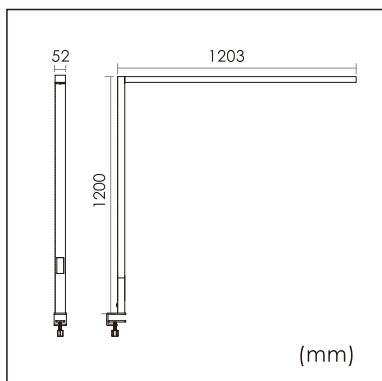

21.001.33016

GENERAL

Desktop
Standing
Silver
IP20
indirect 7200 lm
direct 2400 lm
total 9600 lm
Beam Angle $\uparrow 140^\circ/50^\circ\downarrow$
UGR<12

LED

3000K warm white
CRI ≥ 80
L80(B10)50,000H
SDCM <3

PHYSICAL

length 1203 mm
width 52 mm
height 1200 mm
4 kg

ELECTRICAL

80W
120 lm/W
AC200~240V

The data values for the luminous flux are initially subject to a tolerance of +/- 10%, those for the electrical connected load are initially subject to a tolerance of +/- 10%, and those for the colour temperature are initially subject to a tolerance of +/- 150 K. Product illustrations serve as examples and may differ from the original. No liability is assumed for typographical or printing errors. We reserve the right to make alterations in the interest of improving our products.