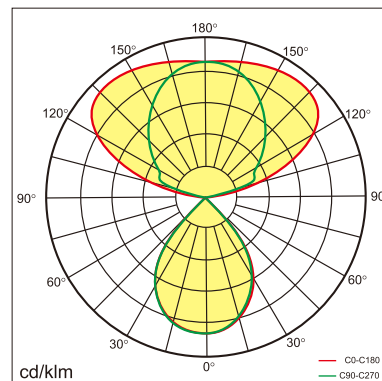

21.001.14011

GENERAL

Desktop
 Standing
 black
 IP20
 indirect 7200 lm
 direct 2400 lm
 total 9600 lm
 Beam Angle $\uparrow 140^\circ / 50^\circ \downarrow$
 UGR < 12

LED

4000K neutral white
 CRI ≥ 80
 L80(B10)50,000H
 SDCM < 3

PHYSICAL

length 1203 mm
 width 52 mm
 height 1200 mm
 4 kg

ELECTRICAL

80W
 120 lm/W
 AC200~240V

The data values for the luminous flux are initially subject to a tolerance of +/- 10%, those for the electrical connected load are initially subject to a tolerance of +/- 10%, and those for the colour temperature are initially subject to a tolerance of +/- 150 K. Product illustrations serve as examples and may differ from the original. No liability is assumed for typographical or printing errors. We reserve the right to make alterations in the interest of improving our products.