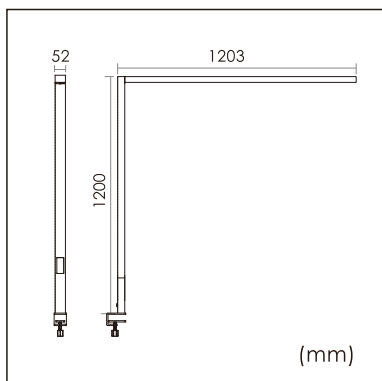

21.001.14011

GENERAL

Desktop
 Standing
 black
 IP20
 indirect 7200 lm
 direct 2400 lm
 total 9600 lm
 Beam Angle $\uparrow 140^\circ / 50^\circ \downarrow$
 UGR < 12

LED

4000K neutral white
 CRI ≥ 80
 L80(B10)50,000H
 SDCM < 3

PHYSICAL

length 1203 mm
 width 52 mm
 height 1200 mm
 4 kg

ELECTRICAL

80W
 120 lm/W
 AC200~240V

The data values for the luminous flux are initially subject to a tolerance of +/- 10%, those for the electrical connected load are initially subject to a tolerance of +/- 10%, and those for the colour temperature are initially subject to a tolerance of +/- 150 K. Product illustrations serve as examples and may differ from the original. No liability is assumed for typographical or printing errors. We reserve the right to make alterations in the interest of improving our products.