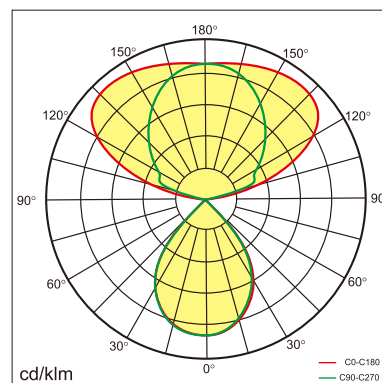

21.001.26015

GENERAL

Desktop
Standing
White
IP20
indirect 6000 lm
direct 2000 lm
total 8000 lm
Beam Angle $\uparrow 140^\circ / 50^\circ \downarrow$
UGR < 12

LED

3000~6000K Variable
CRI ≥ 80
L80(B10)50,000H
SDCM < 3

PHYSICAL

length 1203 mm
width 52 mm
height 1200 mm
4 kg

ELECTRICAL

80W
100 lm/W
AC200~240V

The data values for the luminous flux are initially subject to a tolerance of +/- 10%, those for the electrical connected load are initially subject to a tolerance of +/- 10%, and those for the colour temperature are initially subject to a tolerance of +/- 150 K. Product illustrations serve as examples and may differ from the original. No liability is assumed for typographical or printing errors. We reserve the right to make alterations in the interest of improving our products.