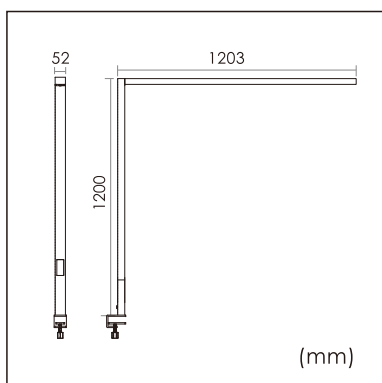

21.001.26015

GENERAL

Desktop
Standing
White
IP20
indirect 6000 lm
direct 2000 lm
total 8000 lm
Beam Angle $\uparrow 140^\circ / 50^\circ \downarrow$
UGR < 12

LED

3000~6000K Variable
CRI ≥ 80
L80(B10)50,000H
SDCM < 3

PHYSICAL

length 1203 mm
width 52 mm
height 1200 mm
4 kg

ELECTRICAL

80W
100 lm/W
AC200~240V

The data values for the luminous flux are initially subject to a tolerance of +/- 10%, those for the electrical connected load are initially subject to a tolerance of +/- 10%, and those for the colour temperature are initially subject to a tolerance of +/- 150 K. Product illustrations serve as examples and may differ from the original. No liability is assumed for typographical or printing errors. We reserve the right to make alterations in the interest of improving our products.