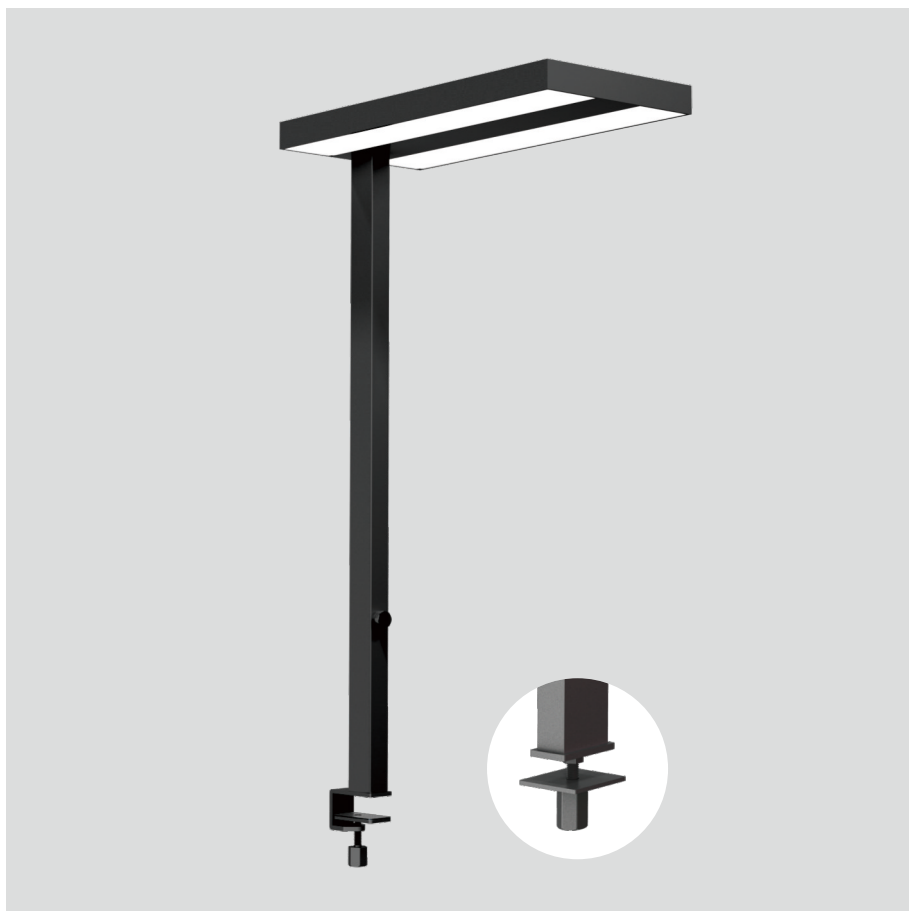

Vale-T

Desk fixed luminaires

21.006.14020

GENERAL

Desktop
Standing
black
IP20
indirect 4600 lm
direct 4200 lm
total 8800 lm
Beam Angle \uparrow 110°/90° \downarrow
UGR<18

LED

4000K neutral white
CRI \geq 80
L80(B10)50,000H
SDCM <3

PHYSICAL

length 610 mm
width 280 mm
height 1200 mm
4.5 kg

ELECTRICAL

80W
110 lm/W
AC200~240V

The data values for the luminous flux are initially subject to a tolerance of +/- 10%, those for the electrical connected load are initially subject to a tolerance of +/- 10%, and those for the colour temperature are initially subject to a tolerance of +/- 150 K. Product illustrations serve as examples and may differ from the original. No liability is assumed for typographical or printing errors. We reserve the right to make alterations in the interest of improving our products.