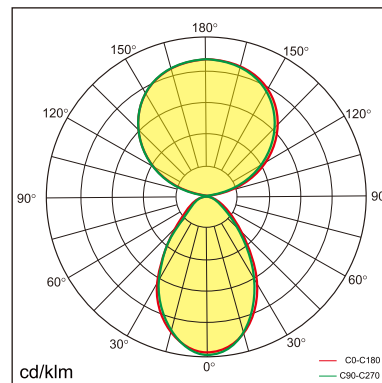

Vale-T

Desk fixed luminaires

21.006.14020

GENERAL

Desktop
Standing
black
IP20
indirect 4600 lm
direct 4200 lm
total 8800 lm
Beam Angle \uparrow 110°/90° \downarrow
UGR<18

LED

4000K neutral white
CRI \geq 80
L80(B10)50,000H
SDCM <3

PHYSICAL

length 610 mm
width 280 mm
height 1200 mm
4.5 kg

ELECTRICAL

80W
110 lm/W
AC200~240V

The data values for the luminous flux are initially subject to a tolerance of +/- 10%, those for the electrical connected load are initially subject to a tolerance of +/- 10%, and those for the colour temperature are initially subject to a tolerance of +/- 150 K. Product illustrations serve as examples and may differ from the original. No liability is assumed for typographical or printing errors. We reserve the right to make alterations in the interest of improving our products.