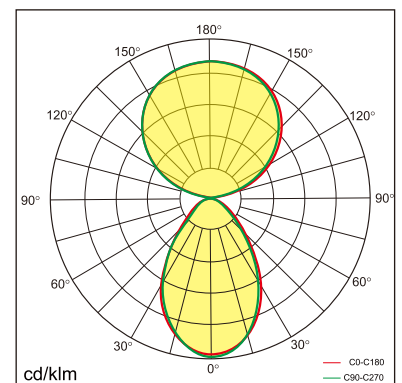

Vale-T

Desk fixed luminaires

21.006.33029

GENERAL

Desktop
Standing
Silver
IP20
indirect 4600 lm
direct 4200 lm
total 8800 lm
Beam Angle $\uparrow 110^\circ/90^\circ \downarrow$
UGR < 18

LED

3000K warm white
CRI ≥ 80
L80(B10)50,000H
SDCM < 3

PHYSICAL

length 610 mm
width 280 mm
height 1200 mm
4.5 kg

ELECTRICAL

80W
110 lm/W
AC200~240V

The data values for the luminous flux are initially subject to a tolerance of +/- 10%, those for the electrical connected load are initially subject to a tolerance of +/- 10%, and those for the colour temperature are initially subject to a tolerance of +/- 150 K. Product illustrations serve as examples and may differ from the original. No liability is assumed for typographical or printing errors. We reserve the right to make alterations in the interest of improving our products.