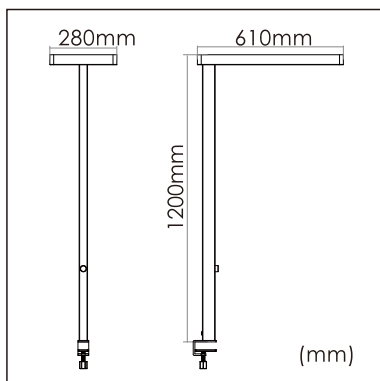

Vale-T

Desk fixed luminaires

21.006.33029

GENERAL

Desktop
Standing
Silver
IP20
indirect 4600 lm
direct 4200 lm
total 8800 lm
Beam Angle $\uparrow 110^\circ/90^\circ \downarrow$
UGR < 18

LED

3000K warm white
CRI ≥ 80
L80(B10)50,000H
SDCM < 3

PHYSICAL

length 610 mm
width 280 mm
height 1200 mm
4.5 kg

ELECTRICAL

80W
110 lm/W
AC200~240V

The data values for the luminous flux are initially subject to a tolerance of +/- 10%, those for the electrical connected load are initially subject to a tolerance of +/- 10%, and those for the colour temperature are initially subject to a tolerance of +/- 150 K. Product illustrations serve as examples and may differ from the original. No liability is assumed for typographical or printing errors. We reserve the right to make alterations in the interest of improving our products.