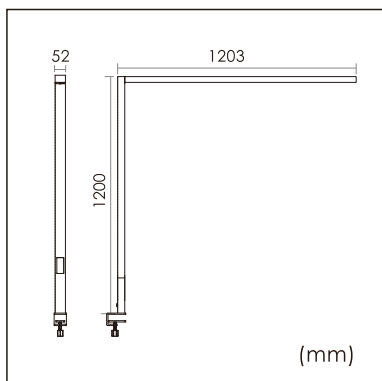

21.001.33007

GENERAL

Desktop
 Standing
 Silver
 IP20
 indirect 7200 lm
 direct 2400 lm
 total 9600 lm
 Beam Angle $\uparrow 140^\circ / 75^\circ \downarrow$
 UGR < 12

LED

3000K warm white
 CRI ≥ 80
 L80(B10)50,000H
 SDCM < 3

PHYSICAL

length 1203 mm
 width 52 mm
 height 1200 mm
 4 kg

ELECTRICAL

80W
 120 lm/W
 AC200~240V

The data values for the luminous flux are initially subject to a tolerance of +/- 10%, those for the electrical connected load are initially subject to a tolerance of +/- 10%, and those for the colour temperature are initially subject to a tolerance of +/- 150 K. Product illustrations serve as examples and may differ from the original. No liability is assumed for typographical or printing errors. We reserve the right to make alterations in the interest of improving our products.