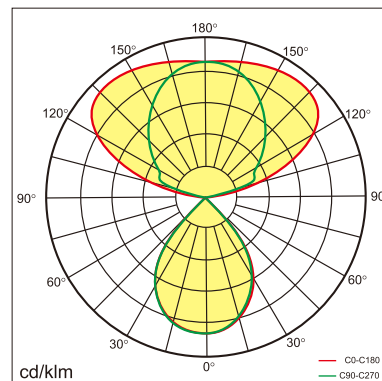

21.001.33007

GENERAL

Desktop
 Standing
 Silver
 IP20
 indirect 7200 lm
 direct 2400 lm
 total 9600 lm
 Beam Angle $\uparrow 140^\circ / 75^\circ \downarrow$
 UGR < 12

LED

3000K warm white
 CRI ≥ 80
 L80(B10)50,000H
 SDCM < 3

PHYSICAL

length 1203 mm
 width 52 mm
 height 1200 mm
 4 kg

ELECTRICAL

80W
 120 lm/W
 AC200~240V

The data values for the luminous flux are initially subject to a tolerance of +/- 10%, those for the electrical connected load are initially subject to a tolerance of +/- 10%, and those for the colour temperature are initially subject to a tolerance of +/- 150 K. Product illustrations serve as examples and may differ from the original. No liability is assumed for typographical or printing errors. We reserve the right to make alterations in the interest of improving our products.