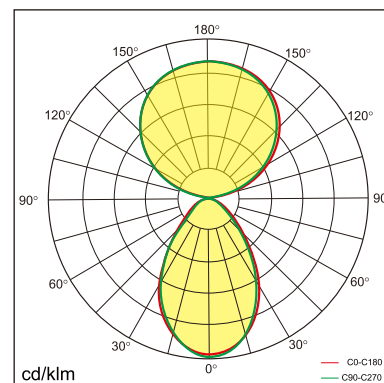

Thor-T

Desk fixed luminaires

21.005.14032

GENERAL

Desktop
Standing
black
IP20
indirect 4600 lm
direct 4200 lm
total 8800 lm
Beam Angle $\uparrow 110^\circ/90^\circ \downarrow$
UGR < 18

LED

4000K neutral white
CRI ≥ 80
L80(B10)50,000H
SDCM < 3

PHYSICAL

length 610 mm
width 280 mm
height 1200 mm
4.5 kg

ELECTRICAL

80W
110 lm/W
AC200~240V

The data values for the luminous flux are initially subject to a tolerance of +/- 10%, those for the electrical connected load are initially subject to a tolerance of +/- 10%, and those for the colour temperature are initially subject to a tolerance of +/- 150 K. Product illustrations serve as examples and may differ from the original. No liability is assumed for typographical or printing errors. We reserve the right to make alterations in the interest of improving our products.