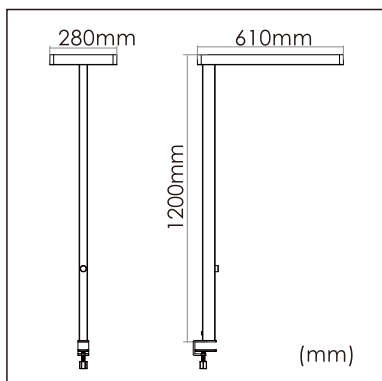

Thor-T

Desk fixed luminaires

21.005.13019

GENERAL

Desktop
Standing
black
IP20
indirect 4600 lm
direct 4200 lm
total 8800 lm
Beam Angle $\uparrow 110^\circ/90^\circ \downarrow$
UGR < 18

LED

3000K warm white
CRI ≥ 80
L80(B10)50,000H
SDCM < 3

PHYSICAL

length 610 mm
width 280 mm
height 1200 mm
4.5 kg

ELECTRICAL

80W
110 lm/W
AC200~240V

The data values for the luminous flux are initially subject to a tolerance of +/- 10%, those for the electrical connected load are initially subject to a tolerance of +/- 10%, and those for the colour temperature are initially subject to a tolerance of +/- 150 K. Product illustrations serve as examples and may differ from the original. No liability is assumed for typographical or printing errors. We reserve the right to make alterations in the interest of improving our products.