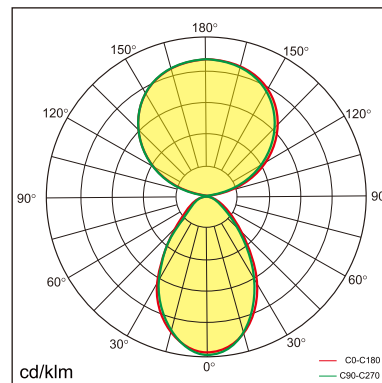

Vale-T

Desk fixed luminaires

21.006.14008

GENERAL

Desktop
Standing
black
IP20
indirect 3500 lm
direct 3100 lm
total 6600 lm
Beam Angle $\uparrow 110^\circ/90^\circ \downarrow$
UGR < 18

LED

3000K warm white
CRI ≥ 80
L80(B10)50,000H
SDCM < 3

PHYSICAL

length 610 mm
width 280 mm
height 1200 mm
4.5 kg

ELECTRICAL

60W
110 lm/W
AC200~240V

The data values for the luminous flux are initially subject to a tolerance of +/- 10%, those for the electrical connected load are initially subject to a tolerance of +/- 10%, and those for the colour temperature are initially subject to a tolerance of +/- 150 K. Product illustrations serve as examples and may differ from the original. No liability is assumed for typographical or printing errors. We reserve the right to make alterations in the interest of improving our products.