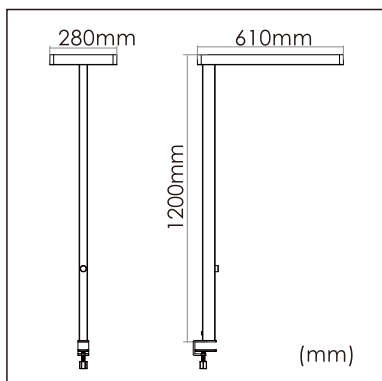

Thor-T

Desk fixed luminaires

21.005.24028

GENERAL

Desktop
Standing
White
IP20
indirect 4600 lm
direct 4200 lm
total 8800 lm
Beam Angle $\uparrow 110^\circ/90^\circ \downarrow$
UGR < 18

LED

4000K neutral white
CRI ≥ 80
L80(B10)50,000H
SDCM < 3

PHYSICAL

length 610 mm
width 280 mm
height 1200 mm
4.5 kg

ELECTRICAL

80W
110 lm/W
AC200~240V

The data values for the luminous flux are initially subject to a tolerance of +/- 10%, those for the electrical connected load are initially subject to a tolerance of +/- 10%, and those for the colour temperature are initially subject to a tolerance of +/- 150 K. Product illustrations serve as examples and may differ from the original. No liability is assumed for typographical or printing errors. We reserve the right to make alterations in the interest of improving our products.