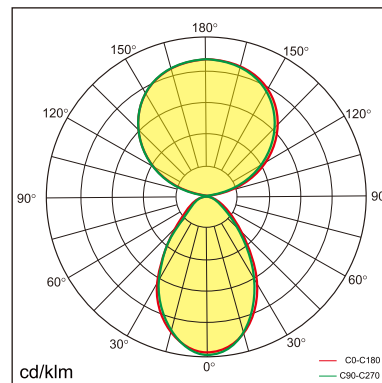

Thor-T

Desk fixed luminaires

21.005.13025

GENERAL

Desktop
Standing
black
IP20
indirect 4600 lm
direct 4200 lm
total 8800 lm
Beam Angle \uparrow 110°/90° \downarrow
UGR<18

LED

3000K warm white
CRI \geq 80
L80(B10)50,000H
SDCM <3

PHYSICAL

length 610 mm
width 280 mm
height 1200 mm
4.5 kg

ELECTRICAL

80W
110 lm/W
AC200~240V

The data values for the luminous flux are initially subject to a tolerance of +/- 10%, those for the electrical connected load are initially subject to a tolerance of +/- 10%, and those for the colour temperature are initially subject to a tolerance of +/- 150 K. Product illustrations serve as examples and may differ from the original. No liability is assumed for typographical or printing errors. We reserve the right to make alterations in the interest of improving our products.