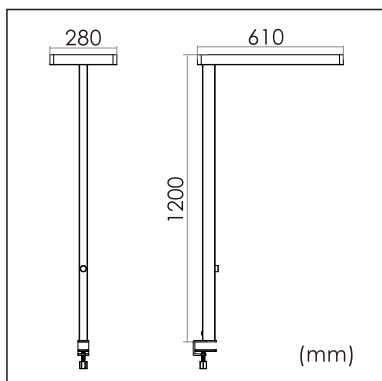

PHYSICAL

length 610 mm
width 280 mm
height 1200 mm
4.5 kg

ELECTRICAL

60W
110 lm/W
AC200~240V

The data values for the luminous flux are initially subject to a tolerance of +/- 10%, those for the electrical connected load are initially subject to a tolerance of +/- 10%, and those for the colour temperature are initially subject to a tolerance of +/- 150 K. Product illustrations serve as examples and may differ from the original. No liability is assumed for typographical or printing errors. We reserve the right to make alterations in the interest of improving our products.