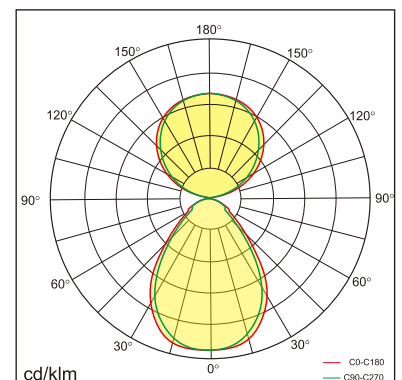

Odin-TS

Desk fixed luminaires

21.004.16012

GENERAL

Desktop
Standing
black
IP20
indirect 2600 lm
direct 2600 lm
total 5200 lm
Beam Angle $\uparrow 110^\circ/90^\circ \downarrow$
UGR<18

LED

3000~6000K Variable
CRI ≥ 80
L80(B10)50,000H
SDCM <3

PHYSICAL

length 692 mm
width 310 mm
height 1200 mm
6 kg

ELECTRICAL

60W
90 lm/W
AC200~240V

The data values for the luminous flux are initially subject to a tolerance of +/- 10%, those for the electrical connected load are initially subject to a tolerance of +/- 10%, and those for the colour temperature are initially subject to a tolerance of +/- 150 K. Product illustrations serve as examples and may differ from the original. No liability is assumed for typographical or printing errors. We reserve the right to make alterations in the interest of improving our products.