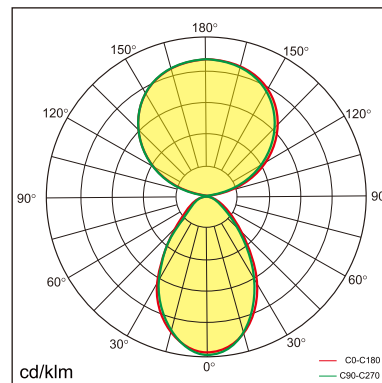

Thor-T

Desk fixed luminaires

21.005.14008

GENERAL

Desktop
Standing
black
IP20
indirect 3500 lm
direct 3100 lm
total 6600 lm
Beam Angle $\uparrow 110^\circ/90^\circ \downarrow$
UGR < 18

LED

4000K neutral white
CRI ≥ 80
L80(B10)50,000H
SDCM < 3

PHYSICAL

length 610 mm
width 280 mm
height 1200 mm
4.5 kg

ELECTRICAL

60W
110 lm/W
AC200~240V

The data values for the luminous flux are initially subject to a tolerance of +/- 10%, those for the electrical connected load are initially subject to a tolerance of +/- 10%, and those for the colour temperature are initially subject to a tolerance of +/- 150 K. Product illustrations serve as examples and may differ from the original. No liability is assumed for typographical or printing errors. We reserve the right to make alterations in the interest of improving our products.