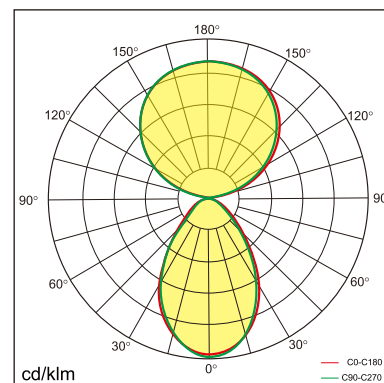

The data values for the luminous flux are initially subject to a tolerance of +/- 10%, those for the electrical connected load are initially subject to a tolerance of +/- 10%, and those for the colour temperature are initially subject to a tolerance of +/- 150 K. Product illustrations serve as examples and may differ from the original. No liability is assumed for typographical or printing errors. We reserve the right to make alterations in the interest of improving our products.