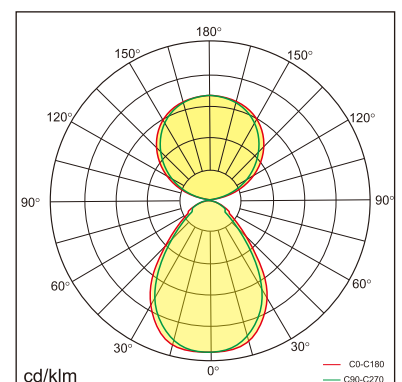

Odin-TS

Desk fixed luminaires

21.004.26024

GENERAL

Desktop
Standing
White
IP20
indirect 3400 lm
direct 3400 lm
total 6800 lm
Beam Angle $\uparrow 110^\circ/90^\circ \downarrow$
UGR < 18

LED

3000~6000K Variable
CRI ≥ 80
L80(B10)50,000H
SDCM < 3

PHYSICAL

length 692 mm
width 310 mm
height 1200 mm
6 kg

ELECTRICAL

80W
90 lm/W
AC200~240V

The data values for the luminous flux are initially subject to a tolerance of +/- 10%, those for the electrical connected load are initially subject to a tolerance of +/- 10%, and those for the colour temperature are initially subject to a tolerance of +/- 150 K. Product illustrations serve as examples and may differ from the original. No liability is assumed for typographical or printing errors. We reserve the right to make alterations in the interest of improving our products.