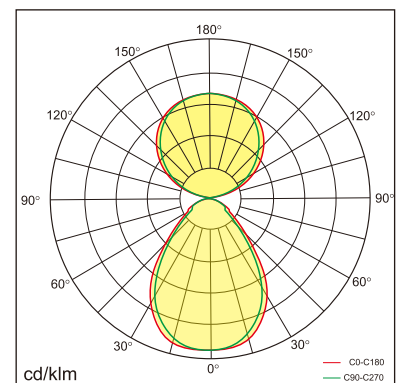

Odin-TS

Desk fixed luminaires

21.004.16021

GENERAL

Desktop
Standing
black
IP20
indirect 3400 lm
direct 3400 lm
total 6800 lm
Beam Angle $\uparrow 110^\circ/90^\circ \downarrow$
UGR < 18

LED

3000~6000K Variable
CRI ≥ 80
L80(B10)50,000H
SDCM < 3

PHYSICAL

length 692 mm
width 310 mm
height 1200 mm
6 kg

ELECTRICAL

80W
90 lm/W
AC200~240V

The data values for the luminous flux are initially subject to a tolerance of +/- 10%, those for the electrical connected load are initially subject to a tolerance of +/- 10%, and those for the colour temperature are initially subject to a tolerance of +/- 150 K. Product illustrations serve as examples and may differ from the original. No liability is assumed for typographical or printing errors. We reserve the right to make alterations in the interest of improving our products.