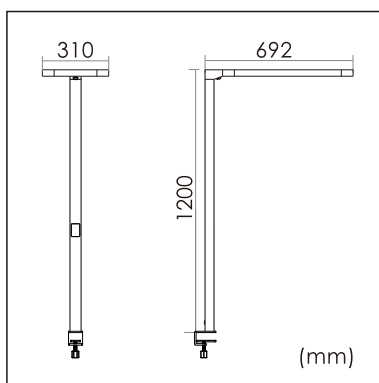

Odin-TS

Desk fixed luminaires

21.004.16021

GENERAL

Desktop
Standing
black
IP20
indirect 3400 lm
direct 3400 lm
total 6800 lm
Beam Angle $\uparrow 110^\circ/90^\circ \downarrow$
UGR < 18

LED

3000~6000K Variable
CRI ≥ 80
L80(B10)50,000H
SDCM < 3

PHYSICAL

length 692 mm
width 310 mm
height 1200 mm
6 kg

ELECTRICAL

80W
90 lm/W
AC200~240V

The data values for the luminous flux are initially subject to a tolerance of +/- 10%, those for the electrical connected load are initially subject to a tolerance of +/- 10%, and those for the colour temperature are initially subject to a tolerance of +/- 150 K. Product illustrations serve as examples and may differ from the original. No liability is assumed for typographical or printing errors. We reserve the right to make alterations in the interest of improving our products.