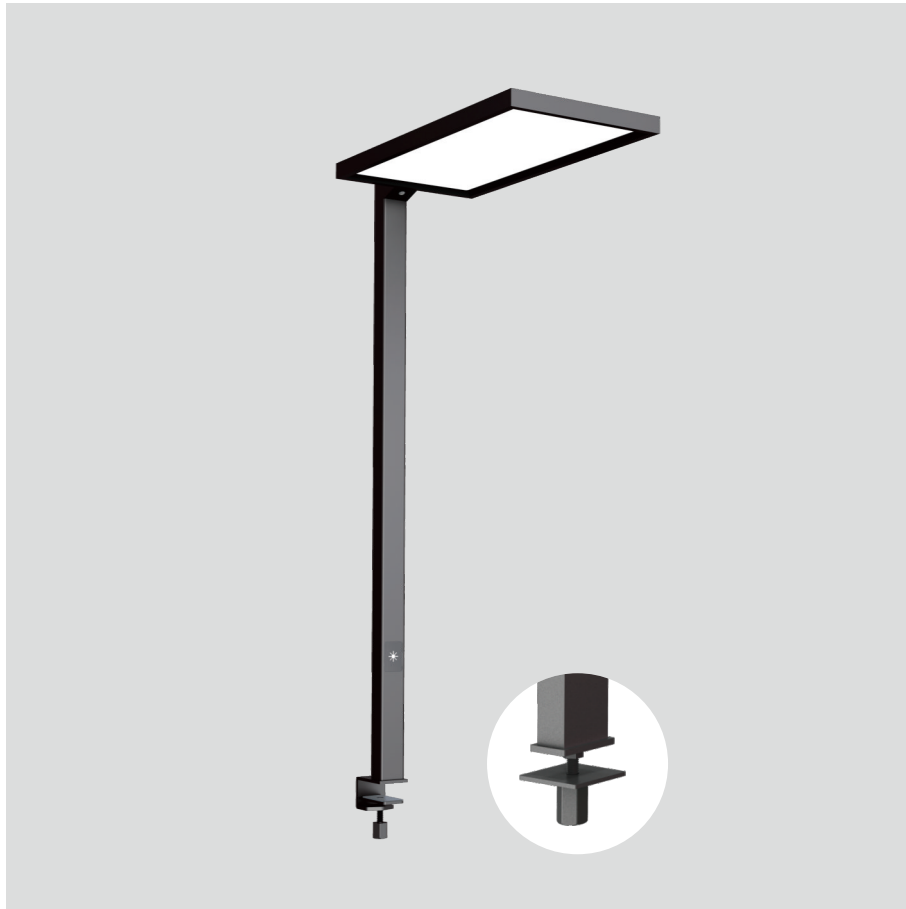

Odin-TS

Desk fixed luminaires

21.004.16021

GENERAL

Desktop
Standing
black
IP20
indirect 3400 lm
direct 3400 lm
total 6800 lm
Beam Angle $\uparrow 110^\circ/90^\circ \downarrow$
UGR < 18

LED

3000~6000K Variable
CRI ≥ 80
L80(B10)50,000H
SDCM < 3

PHYSICAL

length 692 mm
width 310 mm
height 1200 mm
6 kg

ELECTRICAL

80W
90 lm/W
AC200~240V

The data values for the luminous flux are initially subject to a tolerance of +/- 10%, those for the electrical connected load are initially subject to a tolerance of +/- 10%, and those for the colour temperature are initially subject to a tolerance of +/- 150 K. Product illustrations serve as examples and may differ from the original. No liability is assumed for typographical or printing errors. We reserve the right to make alterations in the interest of improving our products.