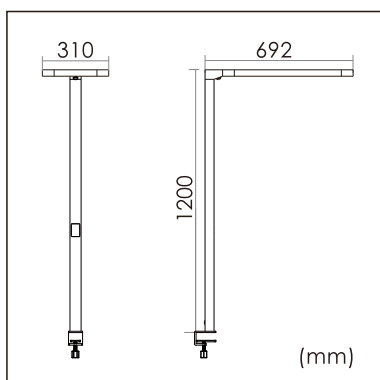

The data values for the luminous flux are initially subject to a tolerance of +/- 10%, those for the electrical connected load are initially subject to a tolerance of +/- 10%, and those for the colour temperature are initially subject to a tolerance of +/- 150 K. Product illustrations serve as examples and may differ from the original. No liability is assumed for typographical or printing errors. We reserve the right to make alterations in the interest of improving our products.