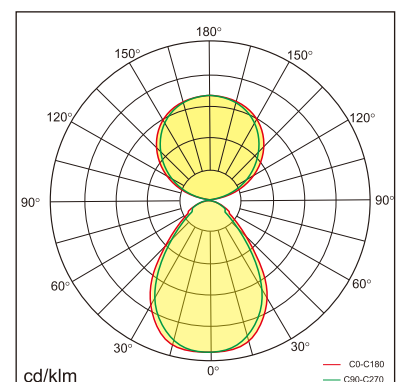

The data values for the luminous flux are initially subject to a tolerance of +/- 10%, those for the electrical connected load are initially subject to a tolerance of +/- 10%, and those for the colour temperature are initially subject to a tolerance of +/- 150 K. Product illustrations serve as examples and may differ from the original. No liability is assumed for typographical or printing errors. We reserve the right to make alterations in the interest of improving our products.