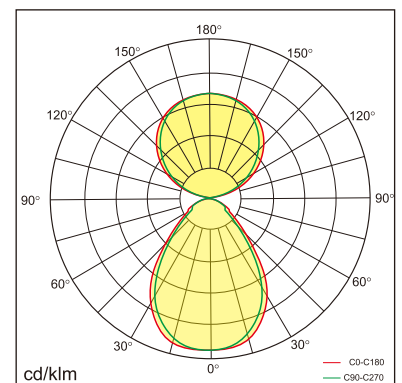

Odin-TS

Desk fixed luminaires

21.004.26006

GENERAL

Desktop
Standing
White
IP20
indirect 2600 lm
direct 2600 lm
total 5200 lm
Beam Angle $\uparrow 110^\circ/90^\circ \downarrow$
UGR < 18

LED

3000~6000K Variable
CRI ≥ 80
L80(B10)50,000H
SDCM < 3

PHYSICAL

length 692 mm
width 310 mm
height 1200 mm
6 kg

ELECTRICAL

60W
90 lm/W
AC200~240V

The data values for the luminous flux are initially subject to a tolerance of +/- 10%, those for the electrical connected load are initially subject to a tolerance of +/- 10%, and those for the colour temperature are initially subject to a tolerance of +/- 150 K. Product illustrations serve as examples and may differ from the original. No liability is assumed for typographical or printing errors. We reserve the right to make alterations in the interest of improving our products.