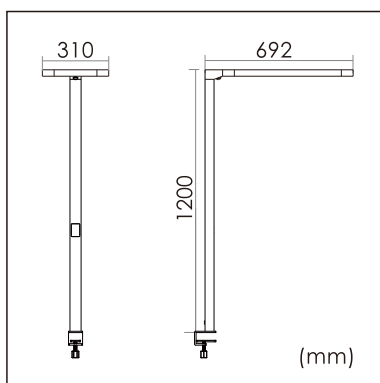

Odin-TS

Desk fixed luminaires

21.004.26006

GENERAL

Desktop
Standing
White
IP20
indirect 2600 lm
direct 2600 lm
total 5200 lm
Beam Angle $\uparrow 110^\circ/90^\circ \downarrow$
UGR < 18

LED

3000~6000K Variable
CRI ≥ 80
L80(B10)50,000H
SDCM < 3

PHYSICAL

length 692 mm
width 310 mm
height 1200 mm
6 kg

ELECTRICAL

60W
90 lm/W
AC200~240V

The data values for the luminous flux are initially subject to a tolerance of +/- 10%, those for the electrical connected load are initially subject to a tolerance of +/- 10%, and those for the colour temperature are initially subject to a tolerance of +/- 150 K. Product illustrations serve as examples and may differ from the original. No liability is assumed for typographical or printing errors. We reserve the right to make alterations in the interest of improving our products.